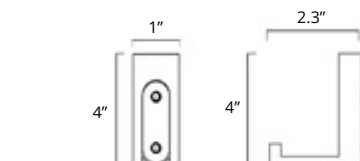

Chrome	Brushed Nickel	Matte Black
V5263	V5264	V5265