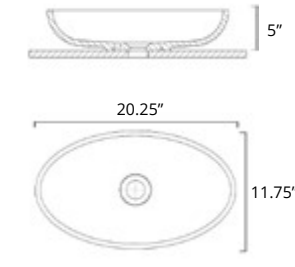

Puccini two-tone

New

Code	
W x D x H L x P x T 20.25" x 11.75" x 5"	B9712
Height from Countertop Hauteur du comptoir 5"	
<i>Finish: Matte White & Matte Black</i>