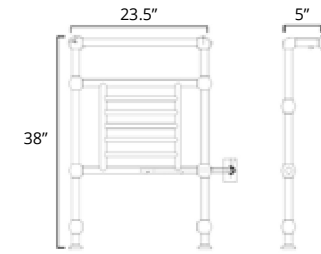

Thames

23.5" x 38" x 5"

Floor-Standing / au sol

Hydronic*
Hydronique*

Plug In
Avec Prise de courant

Hardwired
Filage encastré mural

Chrome

H6073

E6073

W6073

Brushed Nickel

H6074

E6074

W6074

Polished Nickel

H6076

E6076

W6076