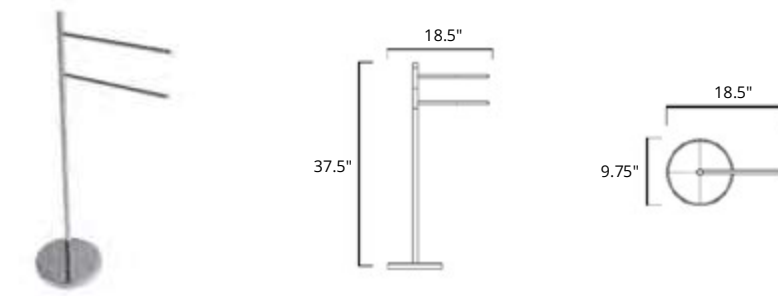

Round Freestanding Swivelling Double Towel Bar
Porte-serviettes rond autoportant pivotant double

Chrome	Matte Black
V91213	V91215