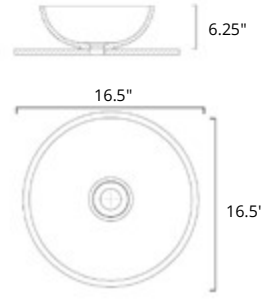

New

Code	
W x D x H L x P x T 16.5" x 16.5" x 6.25"	B9312
Height from Countertop Hauteur du comptoir 6.3"	
<i>Finish: Matte White & Matte Black</i>