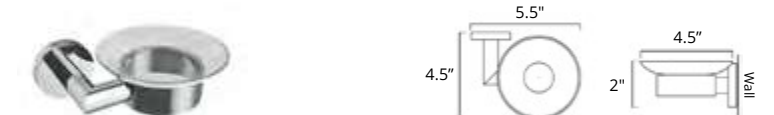

Glass Soap Dish
Porte-savon en verre

	Chrome	Brushed Nickel	Matte Black
	V63513	V63514	V63515