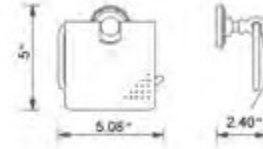

Fire

Flow

Ember

Toilet Paper Holder
Porte-papier hygiénique

Chrome	Brushed Nickel	Polished Nickel
V68013	V68014	V68016

Toilet Paper Holder With Cover
Porte-papier toilette avec couvercle

Chrome	Brushed Nickel	Polished Nickel
V68053	V68054	V68056