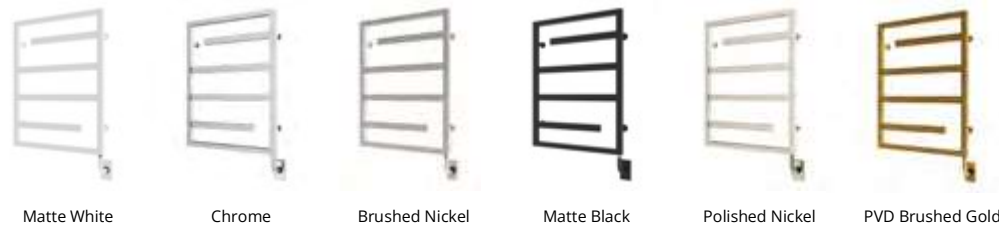

Vasto

PLAYFUL PANACHE BOUTIQUE CHARACTER

Much like its Italian namesake, the Vasto is a hidden jewel in the Tuzio towel warmer collection. This unit inspires vibrancy, creates balance, and lends expressive texture to your bathroom design. Vasto's modern profile and flamboyant charm will reinvigorate your bathroom style, all while bringing you warm towels every day.

UN ÉCLAT LUDIQUÉ UN CARACTÈRE BOUTIQUE

Tout comme son homonyme italien, le Vasto est un bijou caché de la collection de chauffe-serviettes Tuzio. Il inspire le dynamisme, crée un équilibre et donne une texture expressive à votre décor de salle de bain. Le profil moderne et le charme flamboyant du Vasto moderniseront le style de votre salle de bain, tout en vous procurant des serviettes chaudes chaque jour.

TUZIO®

Please note, product specifications and dimensions are subject to change without notice.
Veuillez noter que les spécifications et les dimensions des produits sont sujettes à changement sans préavis.

Vasto

Available with left-hand side wiring – add code P5101 to your order.
Offert avec câblage latéral gauche (ajouter le code P5101 à votre commande).

23.5" x 31"

Hydronic*
Hydronique*

Plug In
Avec Prise de
courant

Hardwired
Filage encastré
mural

	New Matte White	Chrome	New Brushed Nickel	Matte Black	New Polished Nickel	New PVD Brushed Gold
Hydronic* Hydronique*	H92202	H92203	H92204	H92205	H92206	
Plug In Avec Prise de courant	E92202	E92203	E92204	E92205	E92206	E92208
Hardwired Filage encastré mural	W92202	W92203	W92204	W92205	W92206	W92208

23.5" x 47.5"

Hydronic*
Hydronique*

Plug In
Avec Prise de
courant

Hardwired
Filage encastré
mural

	New Matte White	Chrome	New Brushed Nickel	Matte Black	New Polished Nickel	New PVD Brushed Gold
Hydronic* Hydronique*	H92402	H92403	H92404	H92405	H92406	
Plug In Avec Prise de courant	E92402	E92403	E92404	E92405	E92406	E92408
Hardwired Filage encastré mural	W92402	W92403	W92404	W92405	W92406	W92408

23.5" x 64"

Hydronic*
Hydronique*

Plug In
Avec Prise de
courant

Hardwired
Filage encastré
mural

	New Matte White	Chrome	New Brushed Nickel	Matte Black	New Polished Nickel	New PVD Brushed Gold
Hydronic* Hydronique*	H92802	H92803	H92804	H92805	H92806	
Plug In Avec Prise de courant	E92802	E92803	E92804	E92805	E92806	E92808
Hardwired Filage encastré mural	W92802	W92803	W92804	W92805	W92806	W92808

*Requires valves & installation pack
*A besoin de vannes et d'un pack d'installation

All Tuzio hardwired towel warmers include a 7-day programmable controller.
Tous les chauffe-serviettes câblés Tuzio sont équipés d'un contrôleur programmable de sept jours.

If ordering a hydronic towel warmer, please see pages 46 – 47 for information on valves and installation packs.
Si vous commandez un sèche-serviettes hydronique, veuillez consulter les pages 46 à 47 pour obtenir des informations sur les vannes et les packs d'installation.