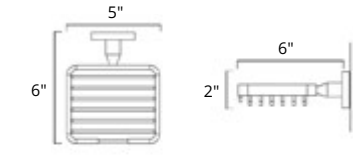

Crater

Soap Basket
Panier à savon

Chrome	Brushed Nickel	Matte Black
V62593	V62594	V62595