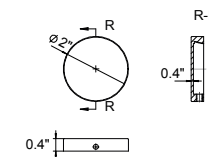

Glass Mounting Kit Kit d'installation pour verres