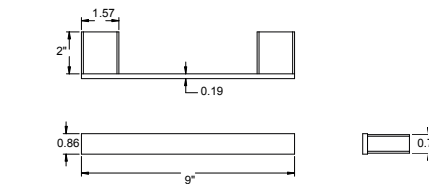

Chrome	Brushed Nickel	Matte Black
V3113	V3114	V3115