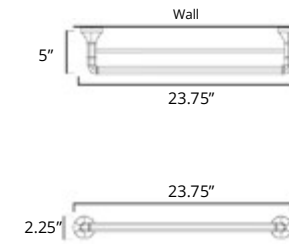

24" Double Towel Bar
Porte-serviettes double 24"

Chrome	Brushed Nickel
V2183	V2184