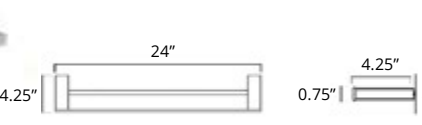

24" Double Towel Bar
Porte-serviettes double 24"

Chrome	Brushed Nickel	Matte Black
V3183	V3184	V3185