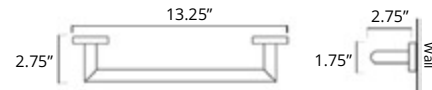

12" Towel Bar
Porte-serviettes 12"

Chrome	Brushed Nickel	Matte Black
V62133	V62134	V62135