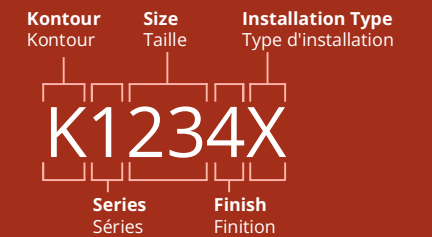

SKU Breakdown

KONTOUR®