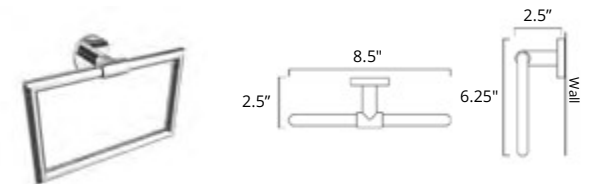

Towel Ring
Anneau porte-serviette

	Matte White	Chrome	Brushed Nickel	Matte Black	Polished Nickel
	V63312	V63313	V63314	V63315	V63316