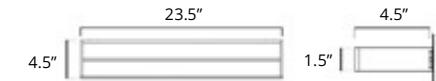

Erupt

24" Double Towel Bar
Porte-serviettes double 24"

Chrome	Brushed Nickel	Matte Black
V1183	V1184	V1185

Towel Hook
Crochet à serviette

Chrome	Brushed Nickel	Matte Black	Brushed Gold Dark	Brushed Gold Light
V1213	V1214	V1215	V1210-BGD	V1210-BGL