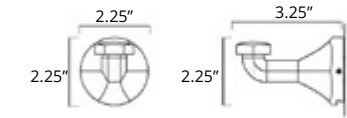

Chrome	Brushed Nickel
V2213	V2214