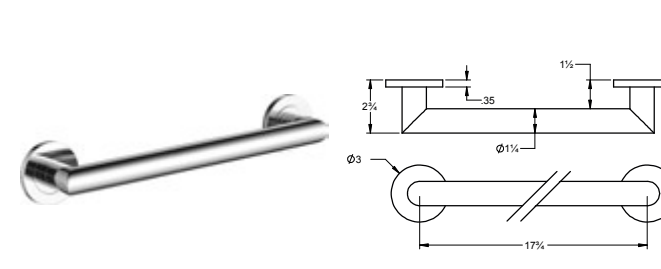

18" Summit Grab Bar
Barre d'appui Summit 18"

Matte White	Chrome	Brushed Nickel	Matte Black	Polished Nickel	PVD Brushed Gold
V94242	V94243	V94244	V94245	V94246	V94248