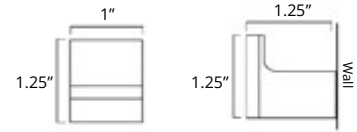

Flow

Chrome	Brushed Nickel	Matte Black
V4233	V4234	V4235

Chrome	Brushed Nickel	Matte Black	Brushed Gold Dark	Brushed Gold Light
V4313	V4314	V4315	V4310-BGD	V4310-BGL

Chrome	Brushed Nickel	Matte Black
V4333	V4334	V4335

Chrome	Brushed Nickel	Matte Black
V4353	V4354	V4355

Chrome	Brushed Nickel	Matte Black
V4363	V4364	V4365

Chrome	Matte Black
V4513	V4515

Flow

Chrome	Matte Black
V4553	V4555

Chrome	Brushed Nickel
V4613	V4614

Chrome	Matte Black
V4643	V4645

Chrome	Brushed Nickel	Matte Black
V4733	V4734	V4735

Code & Price
V161B