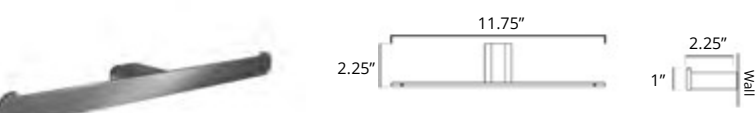

Double Toilet Paper Holder
Double porte papier toilette

Chrome	Brushed Nickel	Matte Black	Brushed Gold Dark	Brushed Gold Light
V4043	V4044	V4045	V4040-BGD	V4040-BGL