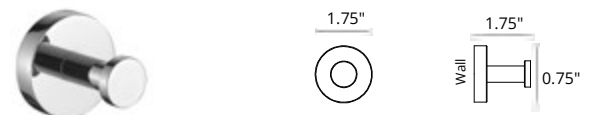

Towel Hook
Crochet à serviette

	Matte White	Chrome	Brushed Nickel	Matte Black	Polished Nickel	PVD Brushed Gold	New PVD Brushed Bronze
	V63232	V63233	V63234	V63235	V63236	V63238	V63239