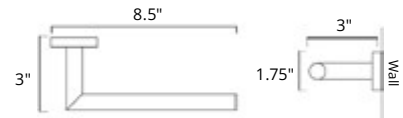

Crater

8" Towel Bar
Porte-serviettes 8"