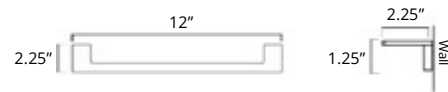

12" Towel Bar
Porte-serviettes 12"