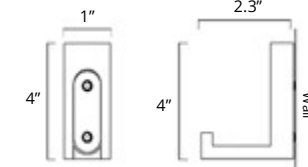

Brushed Nickel	Matte Black
V1264	V1265