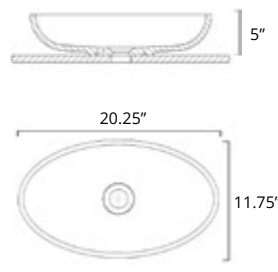

Martini

Code	
W x D x H L x P x T 17.75" x 15" x 4.75"	B9511
Height from Countertop Hauteur du comptoir 4"	
<i>Finish: Gloss White</i>	

Puccini

Code	
W x D x H L x P x T 20.25" x 11.75" x 5"	B9711
Height from Countertop Hauteur du comptoir 5"	
<i>Finish: Gloss White</i>	