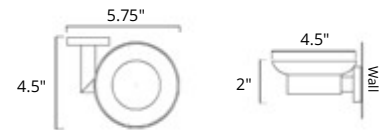

Glass Soap Dish
Porte-savon en verre