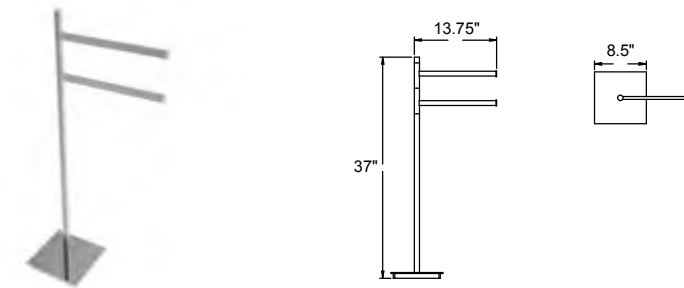

Square Freestanding Swivelling Double Towel Bar
Porte-serviettes carré autoportant pivotant double

Chrome	Matte Black
V91253	V91255