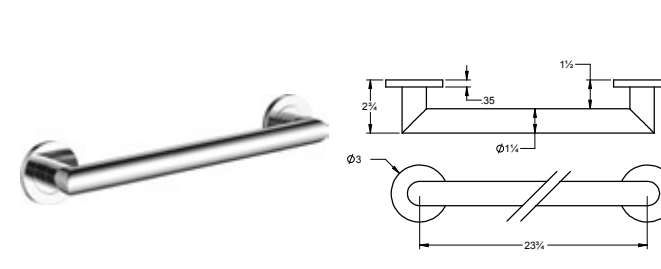

24" Summit Grab Bar
Barre d'appui Summit 24"

Matte White	Chrome	Brushed Nickel	Matte Black	Polished Nickel	PVD Brushed Gold
V94252	V94253	V94254	V94255	V94256	V94258