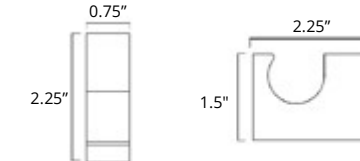

Chrome	Matte Black
V5233	V5235