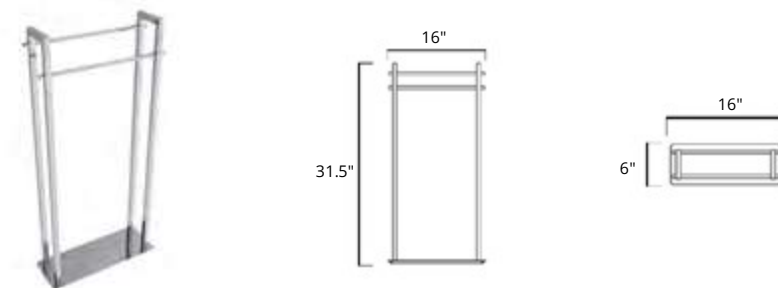

Square Freestanding Towel Stand
Porte-serviettes carré autoportant

Chrome	Matte Black
V91353	V91355