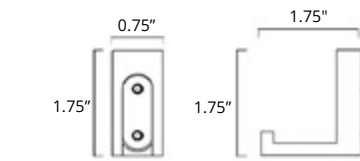

Chrome	Brushed Nickel	Matte Black
V5243	V5244	V5245