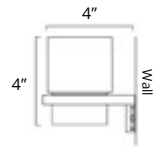

Glass Tumbler
Gobelet en verre