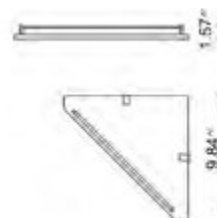

Glass Corner Shelf
Étagère d'angle en verre

Brushed Nickel	Matte Black
V92444	V92445