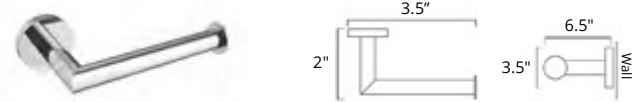

Summit

Toilet Paper Holder (LH)
Porte-papier hygiénique (MG)

	Matte White	Chrome	Brushed Nickel	Matte Black	Polished Nickel	PVD Brushed Gold	New PVD Brushed Bronze
	V63012	V63013	V63014	V63015	V63016	V63018	V63019