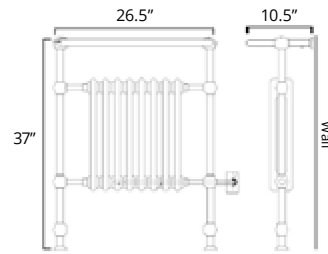

TUZIO®

Chrome

Brushed Nickel

Matte Black

Polished Nickel

Traditional

Flanders

26.5" x 37" x 10.5"