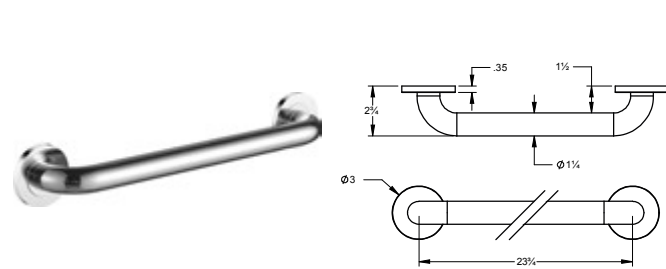

24" Round Grab Bar
Barre d'appui ronde de 24"

Matte White	Chrome	Brushed Nickel	Matte Black	Polished Nickel	PVD Brushed Gold
V94152	V94153	V94154	V94155	V94156	V94158