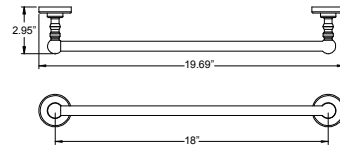

18" Towel Bar
Porte-serviettes 18"

Chrome	Brushed Nickel	Polished Nickel
V68143	V68144	V68146