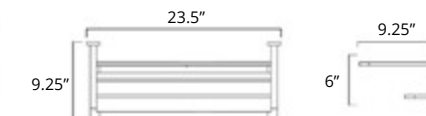

Double Towel Shelf
Porte serviettes double avec étagère

Chrome	Brushed Nickel	Matte Black
V3733	V3734	V3735

Code & Price
V161B