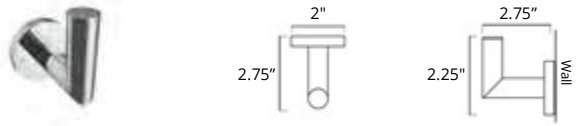

Summit

Summit

Towel Hook
Crochet à serviette

	Matte White	Chrome	Brushed Nickel	Matte Black	Polished Nickel	PVD Brushed Gold	New PVD Brushed Bronze
	V63212	V63213	V63214	V63215	V63216	V63218	V63219