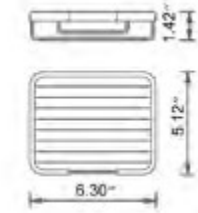

Shower Basket
Panier de douche

Chrome	Matte Black
V93123	V93125