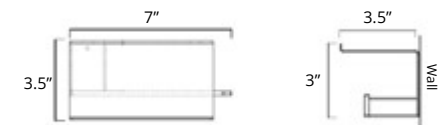

Toilet Paper Holder With Shelf
Porte-papier toilette avec étagère

Chrome	Brushed Nickel	Matte Black
V3053	V3054	V3055