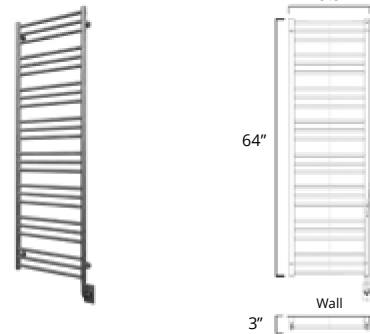

Sorano

Sorano

19.5" x 64"