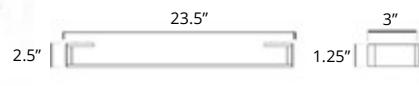

18" Towel Bar
Porte-serviettes 18"

Chrome	Brushed Nickel	Matte Black	Brushed Gold Dark	Brushed Gold Light
V5143	V5144	V5145	V5140-BGD	V5140-BGL

24" Towel Bar
Porte-serviettes 24"

Chrome	Brushed Nickel	Matte Black	Brushed Gold Dark	Brushed Gold Light
V5153	V5154	V5155	V5150-BGD	V5150-BGL