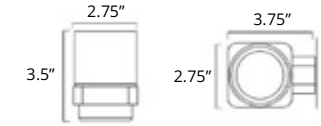

Flow

Glass Tumbler
Gobelet en verre