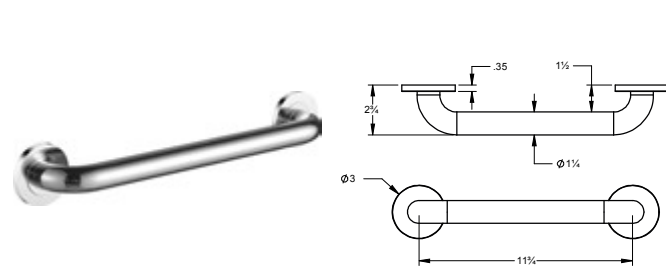

Grab Bars

Barres d'appui

12" Round Grab Bar
Barre d'appui ronde de 12"

Matte White	Chrome	Brushed Nickel	Matte Black	Polished Nickel	PVD Brushed Gold
V94132	V94133	V94134	V94135	V94136	V94138