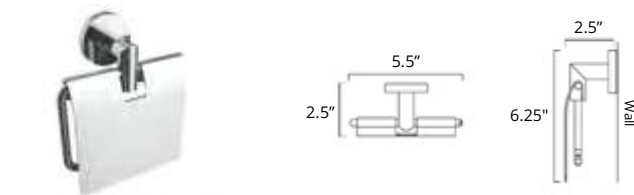

Toilet Paper Holder With Cover
Porte-papier toilette avec couvercle

	Chrome	Brushed Nickel	Matte Black
	V63053	V63054	V63055