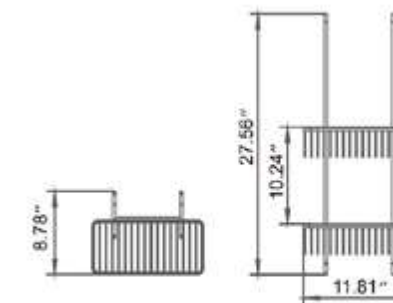

Hanging Shower Basket
Panier de douche suspendu

Chrome	Matte Black
V93223	V93225