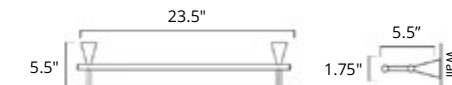

Cone

24" Double Towel Bar
Porte-serviettes double 24"