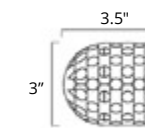

Replacement Toilet Brush Remplacement brosse de toilette