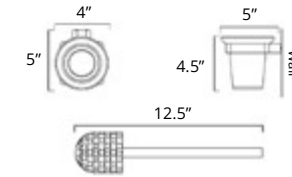

Flow

Chrome	Brushed Nickel	Matte Black
V4233	V4234	V4235

Chrome	Brushed Nickel	Matte Black	Brushed Gold Dark	Brushed Gold Light
V4313	V4314	V4315	V4310-BGD	V4310-BGL

Chrome	Brushed Nickel	Matte Black
V4333	V4334	V4335

Chrome	Brushed Nickel	Matte Black
V4353	V4354	V4355

Chrome	Brushed Nickel	Matte Black
V4363	V4364	V4365

Chrome	Matte Black
V4513	V4515

Flow

Chrome	Matte Black
V4553	V4555

Chrome	Brushed Nickel
V4613	V4614

Chrome	Matte Black
V4643	V4645

Chrome	Brushed Nickel	Matte Black
V4733	V4734	V4735

Code & Price
V161B