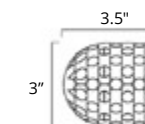

Replacement Toilet Brush
Remplacement brosse de toilette