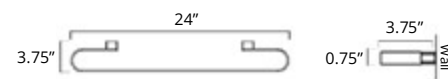

24" Towel Bar
Porte-serviettes 24"