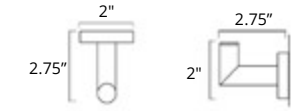

Chrome	Brushed Nickel	Matte Black
V62213	V62214	V62215