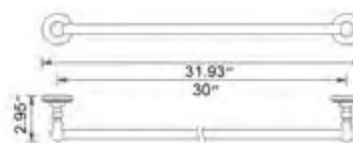

Chrome	Brushed Nickel	Polished Nickel
V68163	V68164	V68166

Ember

24" Double Towel Bar
Porte-serviettes double 24"

Chrome	Brushed Nickel	Polished Nickel
V68183	V68184	V68186

Towel Hook
Crochet à serviette

Chrome	Brushed Nickel	Polished Nickel
V68213	V68214	V68216