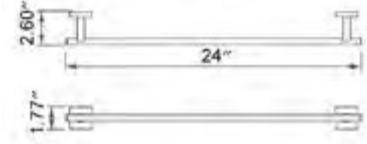

24" Towel Bar
Porte-serviettes 24"

Chrome	Matte Black
V66153	V66155