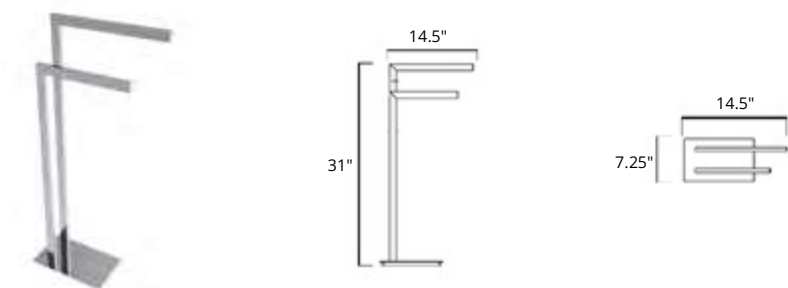

Matte White	Chrome	Matte Black
V91052	V91053	V91055

Round Freestanding Double Towel Bar
Porte-serviettes autoportant double rond

Matte White	Chrome	Matte Black
V91112	V91113	V91115

Square Freestanding Double Towel Bar
Porte-serviettes autoportant double carrée