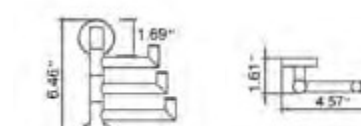

Chrome	Brushed Nickel	Matte Black
V67273	V67274	V67275