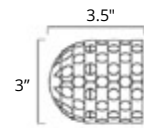

Replacement Toilet Brush
Remplacement brosse de toilette