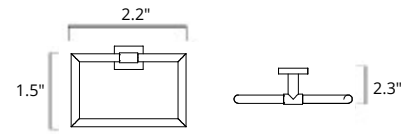

Double Towel Hook
Crochet porte-serviette double

Chrome	Brushed Nickel	Matte Black
V62253	V62254	V62255

Crater

8" Towel Bar
Porte-serviettes 8"

Chrome	Brushed Nickel	Matte Black
V62313	V62314	V62315

Towel Ring
Anneau porte-serviette