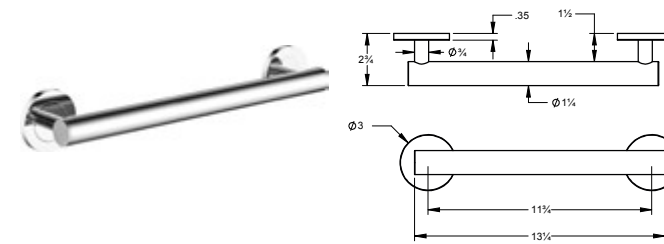

Grab Bars

Barres d'appui

12" Lava Grab Bar
Barre d'appui Lava 12"

Matte White	Chrome	Brushed Nickel	Matte Black	Polished Nickel	PVD Brushed Gold
V94432	V94433	V94434	V94435	V94436	V94438