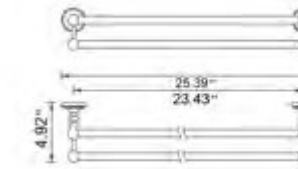

Chrome	Brushed Nickel	Polished Nickel
V68163	V68164	V68166

Ember

24" Double Towel Bar
Porte-serviettes double 24"

Chrome	Brushed Nickel	Polished Nickel
V68183	V68184	V68186

Towel Hook
Crochet à serviette

Chrome	Brushed Nickel	Polished Nickel
V68213	V68214	V68216