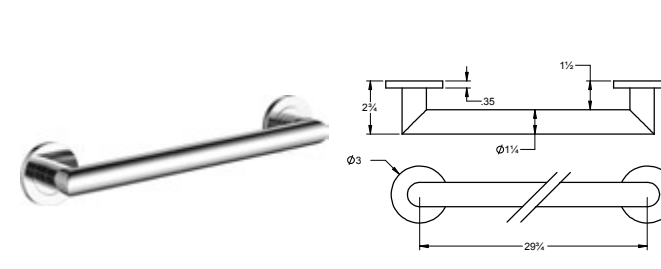

30" Summit Grab Bar
Barre d'appui Summit 30"

Matte White	Chrome	Brushed Nickel	Matte Black	Polished Nickel	PVD Brushed Gold
V94262	V94263	V94264	V94265	V94266	V94268

To comply with ADA regulations a grab bar must:

- Have a diameter of 32mm
- Have a 38mm space between the wall and the grab bar
- Withstand 250lbs

Pour conformer aux règlement de l'ADA, une barre d'appui doit:

- Avoir un diamètre de 32mm
- Avoir un espace de 38mm entre le mur et la barre d'appui
- Résiste un poids de 250lbs