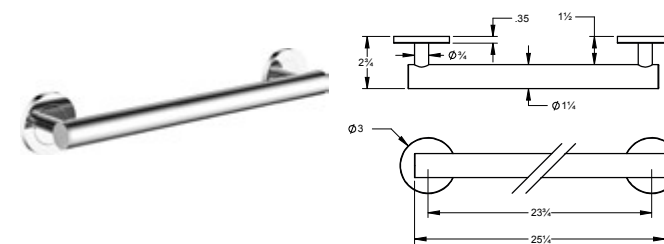

24" Lava Grab Bar
Barre d'appui Lava 24"

Matte White	Chrome	Brushed Nickel	Matte Black	Polished Nickel	PVD Brushed Gold
V94452	V94453	V94454	V94455	V94456	V94458