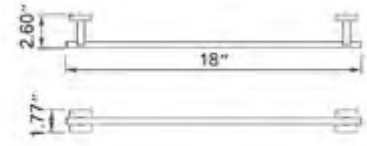

18" Towel Bar
Porte-serviettes 18"

Chrome	Matte Black
V66143	V66145