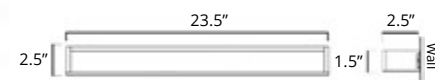

24" Towel Bar
Porte-serviettes 24"

Chrome	Brushed Nickel	Matte Black	Brushed Gold Dark	Brushed Gold Light
V1153	V1154	V1155	V1150-BGD	V1150-BGL