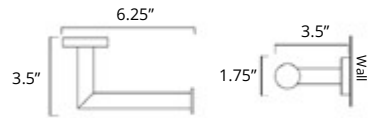

Crater

Toilet Paper Holder (LH)
Porte-papier hygiénique (MG)

Chrome	Brushed Nickel	Matte Black
V62013	V62014	V62015