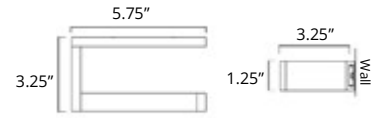

Fire

Toilet Paper Holder
Porte-papier hygiénique

Chrome	Brushed Nickel	Matte Black	Brushed Gold Dark	Brushed Gold Light
V5013	V5014	V5015	V5010-BGD	V5010-BGL