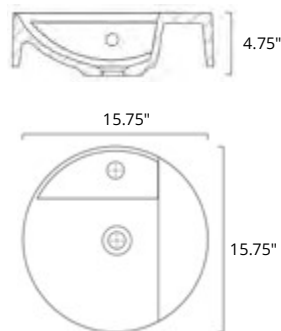

Vessel Sinks

Vittorio

New

Code	
W x D x H L x P x T 15.75" x 15.75" x 4.75"	B8521
Height from Countertop Hauteur du comptoir 4.25"	
<i>Finish: Gloss White Overflow is white</i>