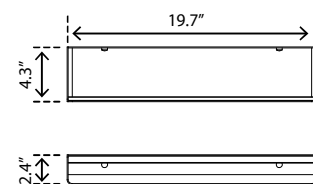

Wall Shelf
Étagère

Matte White	Matte Black
V92522	V92525