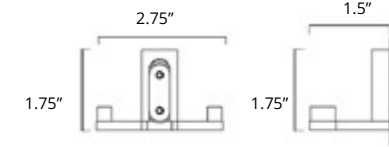

Chrome	Brushed Nickel	Matte Black	Brushed Gold Dark	Brushed Gold Light
V1223	V1224	V1225	V1220-BGD	V1220-BGL