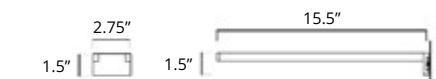

Double Towel Hanger
Porte-serviettes double

Chrome	Brushed Nickel
V1433	V1434