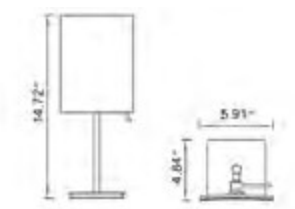

Freestanding Mirror Miroir autoportant

Matte White	Matte Black
V9143	V9145

- 3x Zoom
- Zoom x3

Mirrors

Misc

Shower Baskets

Shower Shelves

Shower Stools

Mirrors

Misc

Shower Baskets

Shower Shelves

Shower Stools