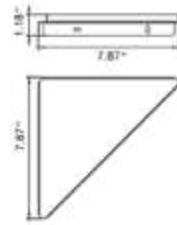

Shower Shelves

Étagères de douche

Corner Shelf
Étagère d'angle

Chrome	Brushed Nickel	Matte Black
V92413	V92414	V92415