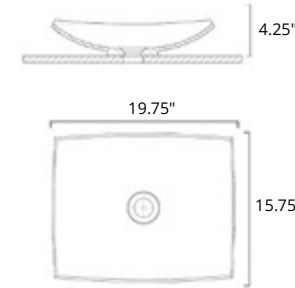

Vecchi

Code	
W x D x H L x P x T 19.75" x 15.75" x 4.25"	B9411
Height from Countertop Hauteur du comptoir 4.25"	
<i>Finish: Gloss White</i>	

Vessel Sinks

Vessel Sinks