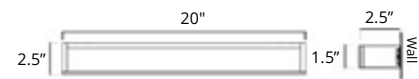

20" Towel Bar
Porte-serviettes 20"

Chrome	Brushed Nickel	Matte Black	Brushed Gold Dark	Brushed Gold Light
V1143	V1144	V1145	V1140-BGD	V1140-BGL