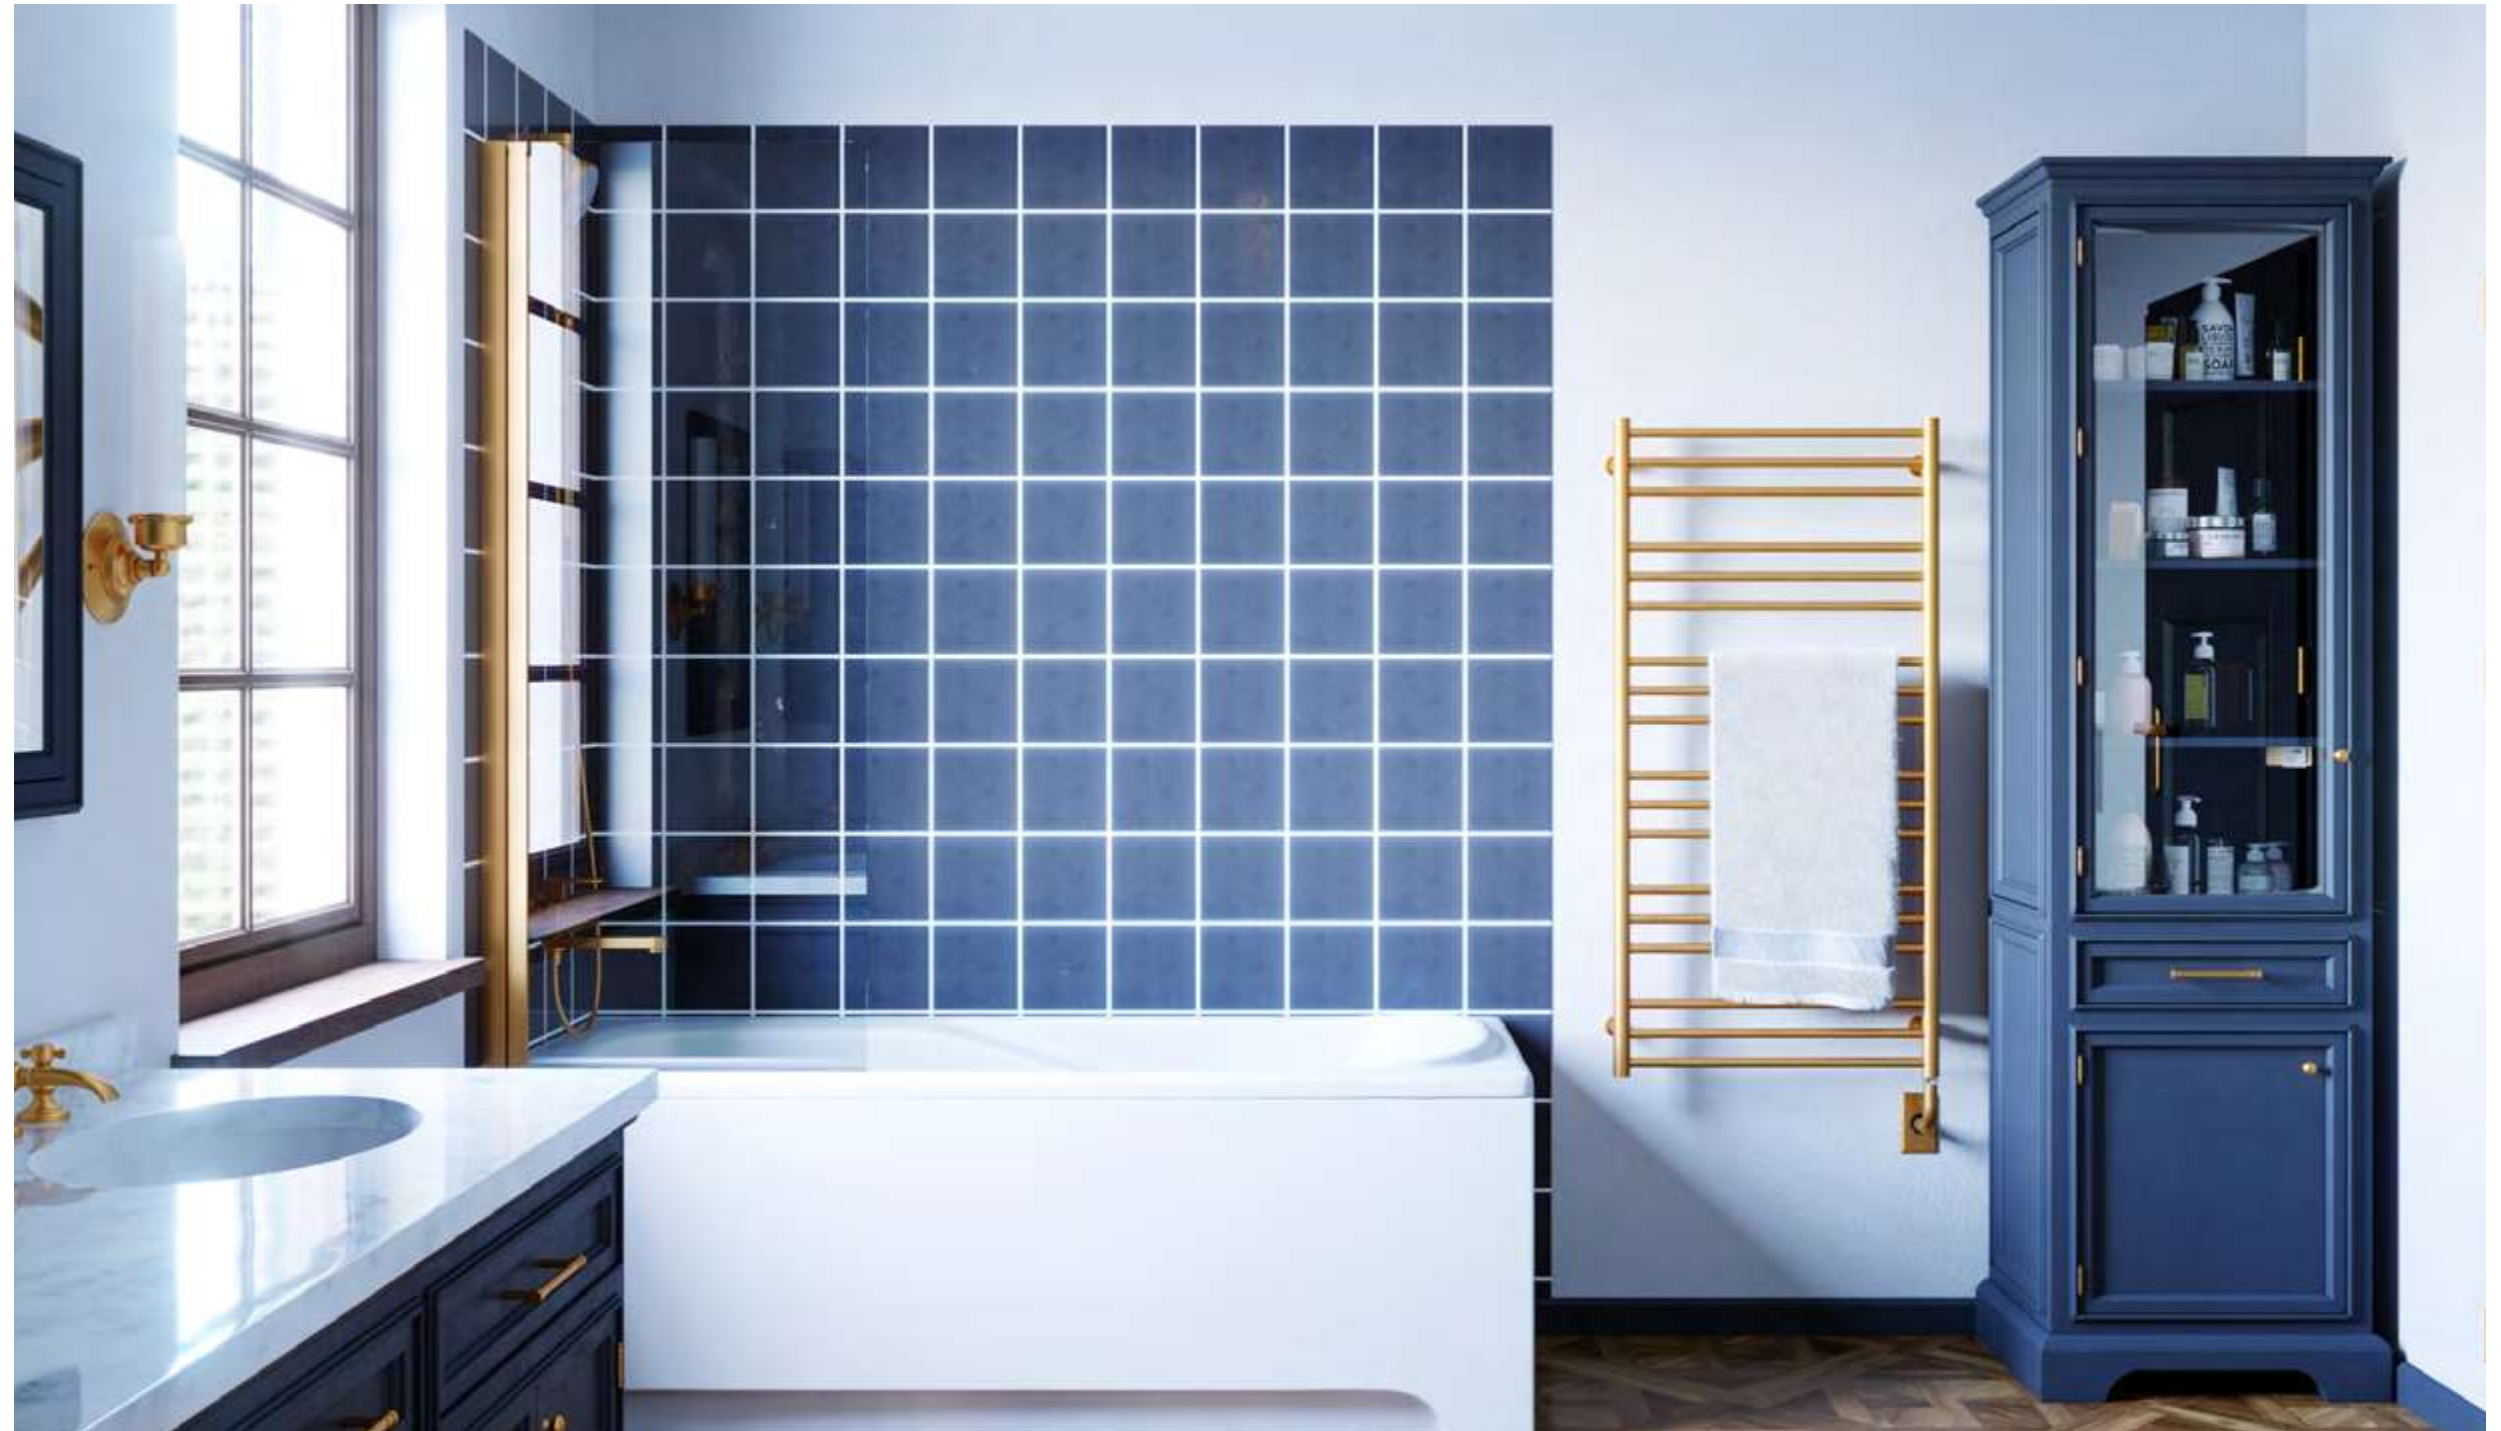

Sorano

Sorano

MINIMALIST DESIGN FLAWLESSLY FINISHED

Elevate your space with the simplicity of Sorano. Confident construction and bold architectural integrity make Sorano one of the most sought-after models in the Tuzio range. This sophisticated towel warmer provides a wealth of enviable options, available in 8 sizes and a selection of lustrous finishes. Sorano's generous spacing between bars accommodates larger towels and brings a subtle, effortless touch to your space.

UN LOOK MINIMALISTE UNE FINITION IMPECCABLE

Rehaussez votre espace avec la simplicité du Sorano. Sa construction fiable et son intégrité architecturale audacieuse font du Sorano l'un des modèles les plus prisés de la gamme Tuzio. Ce chauffe-serviettes sophistiqué, qui propose une multitude d'options enviables, est offert en 8 tailles et avec un choix de finis brillants. L'espace généreux entre les barreaux du Sorano accueille des serviettes plus grandes et apporte une touche de subtilité sans effort à votre espace.

TUZIO®