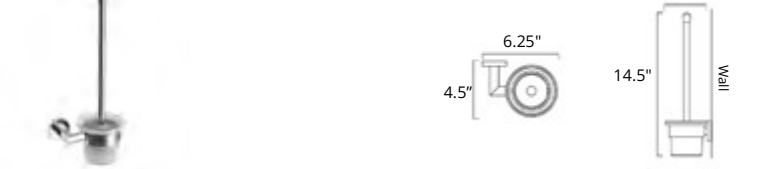

Wall-Mounted Toilet Brush
Brosse de toilette murale

	Chrome	Brushed Nickel	Matte Black
	V63613	V63614	V63615