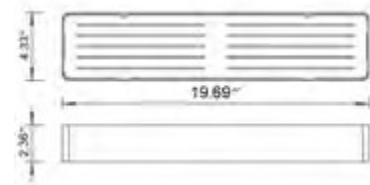

Wall Shelf
Étagère

Matte White	Matte Black
V92512	V92515