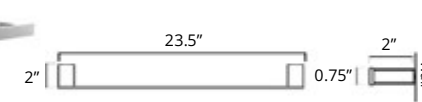

24" Towel Bar
Porte-serviettes 24"

Chrome	Brushed Nickel	Matte Black	Brushed Gold Dark	Brushed Gold Light
V3153	V3154	V3155	V3150-BGD	V3150-BGL