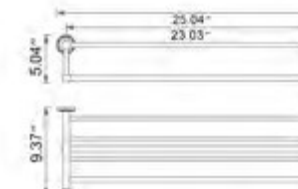

Towel Shelf With Bar
Étagère à serviettes avec barre

Chrome	Brushed Nickel	Polished Nickel
V68723	V68724	V68726