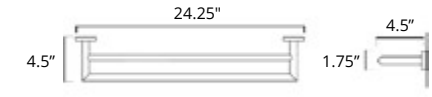

Crater

24" Towel Bar
Porte-serviettes 24"

Chrome	Brushed Nickel	Matte Black
V62153	V62154	V62155

30" Towel Bar
Porte-serviettes 30"

Chrome	Brushed Nickel	Matte Black
V62163	V62164	V62165

24" Double Towel Bar
Porte-serviettes double 24"