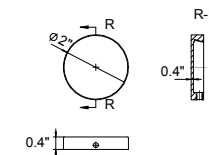

Matte White	Chrome	Brushed Nickel	Matte Black	Polished Nickel	PVD Brushed Gold
V0002	V0003	V0004	V0005	V0006	V0008