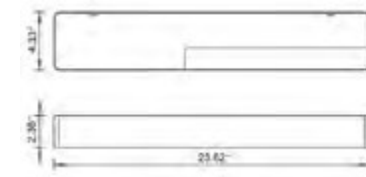

Matte White	Matte Black
V92532	V92535

Double Wall Shelf
Étagère murale double

Matte White	Matte Black
V92542	V92545

Shower Stools

Tabourets de douche

THOUGHTFUL TOUCHES DURABLE DESIGN

Add comfort to your bathroom or shower space with Volcano shower stools. Made to withstand use in wet areas, these elegant stools are durable too, and can hold over 300lbs. Built with your wellbeing in mind, these thoughtful touches bring much needed comfort and convenience to your daily routine.