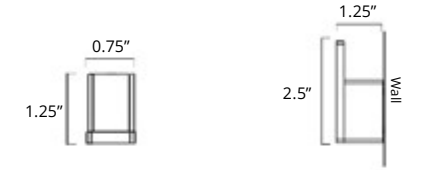

Chrome	Brushed Nickel	Matte Black	Brushed Gold Dark	Brushed Gold Light
V3213	V3214	V3215	V3210-BGD	V3210-BGL