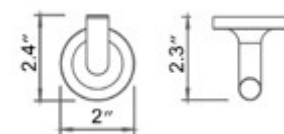

Glow

Toilet Paper Holder Porte-papier hygiénique

	Chrome	Matte Black	PVD Brushed Gold	PVD Brushed Bronze
	V70013	V70015	V70018	V70019

Pivot Toilet Paper Holder Porte-papier hygiénique pivotant

	Chrome	Matte Black	PVD Brushed Gold	PVD Brushed Bronze
	V70073	V70075	V70078	V70079

18" Towel Bar Porte-serviettes 18"

	Chrome	Matte Black	PVD Brushed Gold	PVD Brushed Bronze
	V70143	V70145	V70148	V70149

24" Towel Bar Porte-serviettes 24"

	Chrome	Matte Black	PVD Brushed Gold	PVD Brushed Bronze
	V70153	V70155	V70158	V70159

24" Double Towel Bar Porte-serviettes double 24"

	Chrome	Matte Black	PVD Brushed Gold	PVD Brushed Bronze
	V70183	V70185	V70188	V70189

Towel Hook Crochet à serviette

	Chrome	Matte Black	PVD Brushed Gold	PVD Brushed Bronze
	V70213	V70215	V70218	V70219

Please note, product specifications and dimensions are subject to change without notice.
Veuillez noter que les spécifications et les dimensions des produits sont sujettes à changement sans préavis.

Glow

Double Towel Hook Crochet porte-serviette double

	Chrome	Matte Black	PVD Brushed Gold	PVD Brushed Bronze
	V70223	V70225	V70228	V70229

8" Towel Bar Porte-serviettes 8"

	Chrome	Matte Black	PVD Brushed Gold	PVD Brushed Bronze
	V70323	V70325	V70328	V70329

Glass Mounting Kit Kit d'installation pour verres

	Matte White	Chrome	Brushed Nickel	Matte Black	Polished Nickel	PVD Brushed Gold
	V0002	V0003	V0004	V0005	V0006	V0008