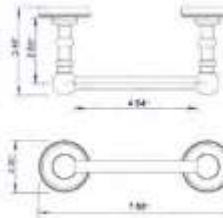

Pivot Toilet Paper Holder
Porte-papier hygiénique pivotant

Chrome	Brushed Nickel	Polished Nickel
V68073	V68074	V68076

12" Towel Bar
Porte-serviettes 12"

Chrome	Brushed Nickel	Polished Nickel
V68133	V68134	V68136