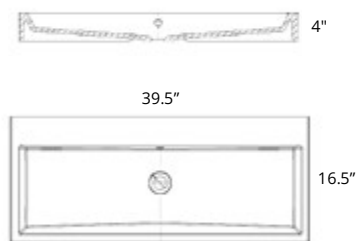

Vivaldi Trough

Code	
W x D x H L x P x T 39.5" x 16.5" x 4"	B9931
Height from Countertop Hauteur du comptoir 4"	
Wall Mount Kit systeme de montage murale pour vasque Vivaldi	B7100
<i>Finish: Gloss White Overflow is white</i>	

Please note, product specifications and dimensions are subject to change without notice.
Veuillez noter que les spécifications et les dimensions des produits sont sujettes à changement sans préavis.