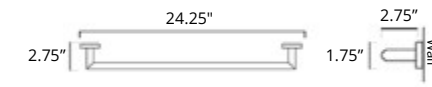

Crater

24" Towel Bar
Porte-serviettes 24"

Chrome	Brushed Nickel	Matte Black
V62153	V62154	V62155