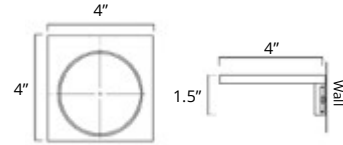

Tall Towel Hook
Crochet à serviette haut

Brushed Nickel	Matte Black
V1264	V1265

Double Towel Hanger
Porte-serviettes double

Chrome	Brushed Nickel
V1433	V1434

Erupt

Soap Dish Holder
Porte-savon

Chrome	Brushed Nickel
V1513	V1514