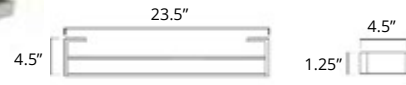

24" Double Towel Bar
Porte-serviettes double 24"

Chrome	Brushed Nickel	Matte Black
V5183	V5184	V5185