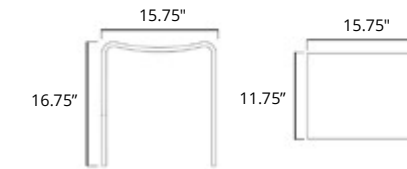

Shower Stools

Tabourets de douche

Shower Stool
Tabouret de douche