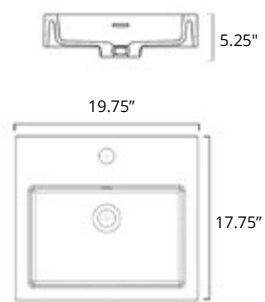

Vivaldi Plus

Code	
W x D x H L x P x T 19.75" x 17.75" x 5.25"	B9921
Height from Countertop Hauteur du comptoir 4.2"	
<i>Finish: Gloss White Overflow is white</i>