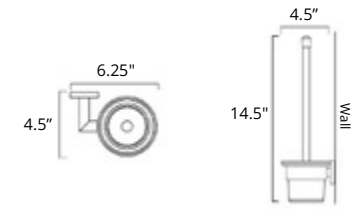

Wall-Mounted Toilet Brush
Brosse de toilette murale

Chrome	Brushed Nickel	Matte Black
V62613	V62614	V62615