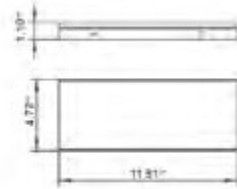

Wall Shelf
Étagère

Chrome	Brushed Nickel	Matte Black
V92423	V92424	V92425