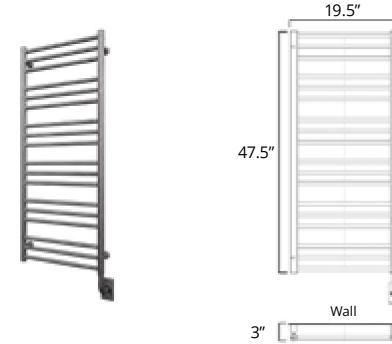

19.5" x 47.5"

	Matte White	Chrome	Brushed Nickel	Matte Black	Polished Nickel	PVD Brushed Gold	New PVD Brushed Bronze
Hydronic* Hydronique*	H4302	H4303	H4304	H4305	H4306		
Plug In Avec Prise de courant	E4302	E4303	E4304	E4305	E4306	E4308	E4309
Hardwired Filage encastré mural	W4302	W4303	W4304	W4305	W4306	E4308	E4309