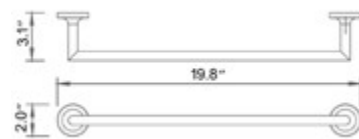

18" Towel Bar Porte-serviettes 18"

	Chrome	Matte Black	PVD Brushed Gold	PVD Brushed Bronze
	V70143	V70145	V70148	V70149

24" Towel Bar Porte-serviettes 24"

	Chrome	Matte Black	PVD Brushed Gold	PVD Brushed Bronze
	V70153	V70155	V70158	V70159