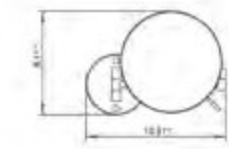

Wall-Mounted Mirror Miroir mural

Chrome	Matte Black
V9113	V9115

- 3x Zoom
- Zoom x3