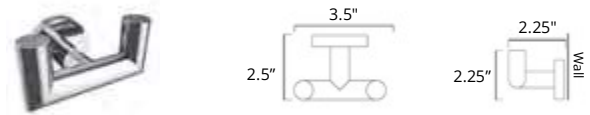

Summit

Summit

Towel Hook
Crochet à serviette

	Matte White	Chrome	Brushed Nickel	Matte Black	Polished Nickel	PVD Brushed Gold	New PVD Brushed Bronze
	V63212	V63213	V63214	V63215	V63216	V63218	V63219

Double Towel Hook
Crochet porte-serviette double