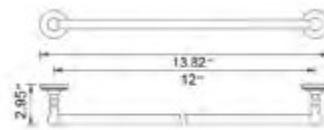

12" Towel Bar
Porte-serviettes 12"

Chrome	Brushed Nickel	Polished Nickel
V68133	V68134	V68136