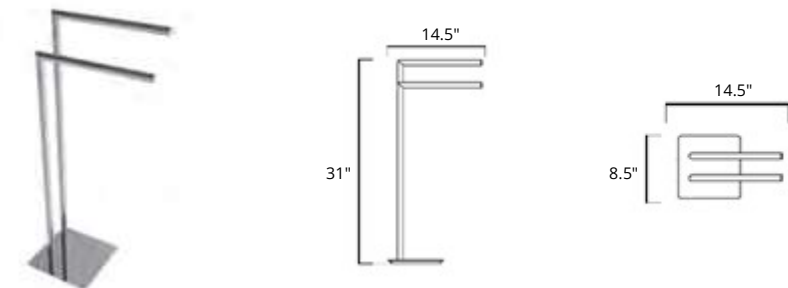

Round Freestanding Double Towel Bar
Porte-serviettes autoportant double rond

Matte White	Chrome	Matte Black
V91112	V91113	V91115