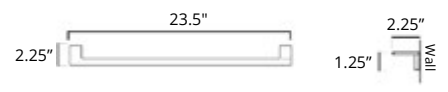

12" Towel Bar
Porte-serviettes 12"

Chrome	Brushed Nickel	Matte Black
V61123	V61124	V61125

18" Towel Bar
Porte-serviettes 18"

Chrome	Brushed Nickel	Matte Black
V61133	V61134	V61135

24" Towel Bar
Porte-serviettes 24"