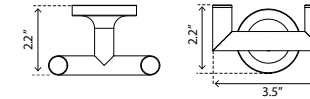

Glow

Double Towel Hook Crochet porte-serviette double