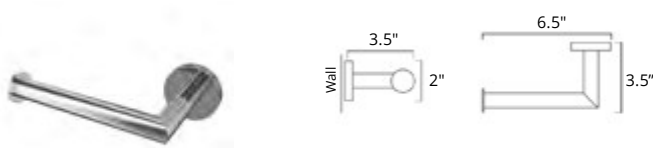

Toilet Paper Holder (RH)
Porte-papier hygiénique (MD)

	Matte White	Chrome	Brushed Nickel	Matte Black	Polished Nickel	PVD Brushed Gold	New PVD Brushed Bronze
	V63022	V63023	V63024	V63025	V63026	V63028	V63029