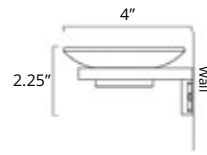

Glass Soap Dish
Porte-savon en verre