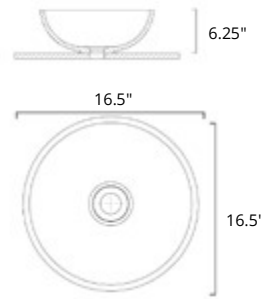

Vessel Sinks

Gabrielli

Code	
W x D x H L x P x T 16.5" x 16.5" x 6.25"	B9311
Height from Countertop Hauteur du comptoir 6.3"	
<i>Finish: Gloss White</i>