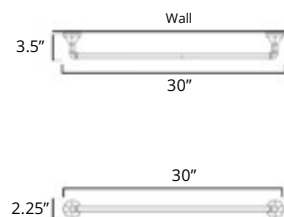

Chrome	Brushed Nickel
V2123	V2124

18" Towel Bar
Porte-serviettes 18"

Chrome	Brushed Nickel
V2133	V2134

24" Towel Bar
Porte-serviettes 24"

Chrome	Brushed Nickel
V2153	V2154

30" Towel Bar
Porte-serviettes 30"