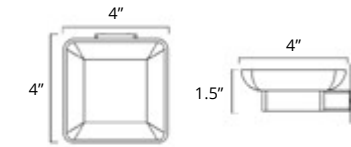

24" Towel Bar
Porte-serviettes 24"

Chrome	Brushed Nickel	Matte Black
V3353	V3354	V3355

30" Towel Bar
Porte-serviettes 30"

Chrome	Brushed Nickel
V3363	V3364

Cinder

Soap Dish Holder
Porte-savon

Chrome	Brushed Nickel	Matte Black
V3513	V3514	V3515