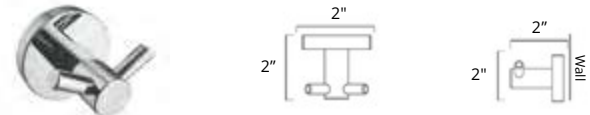

Double Towel Hook
Crochet porte-serviette double

	Matte White	Chrome	Brushed Nickel	Matte Black	Polished Nickel	PVD Brushed Gold	New PVD Brushed Bronze
	V63252	V63253	V63254	V63255	V63256	V63258	V63259