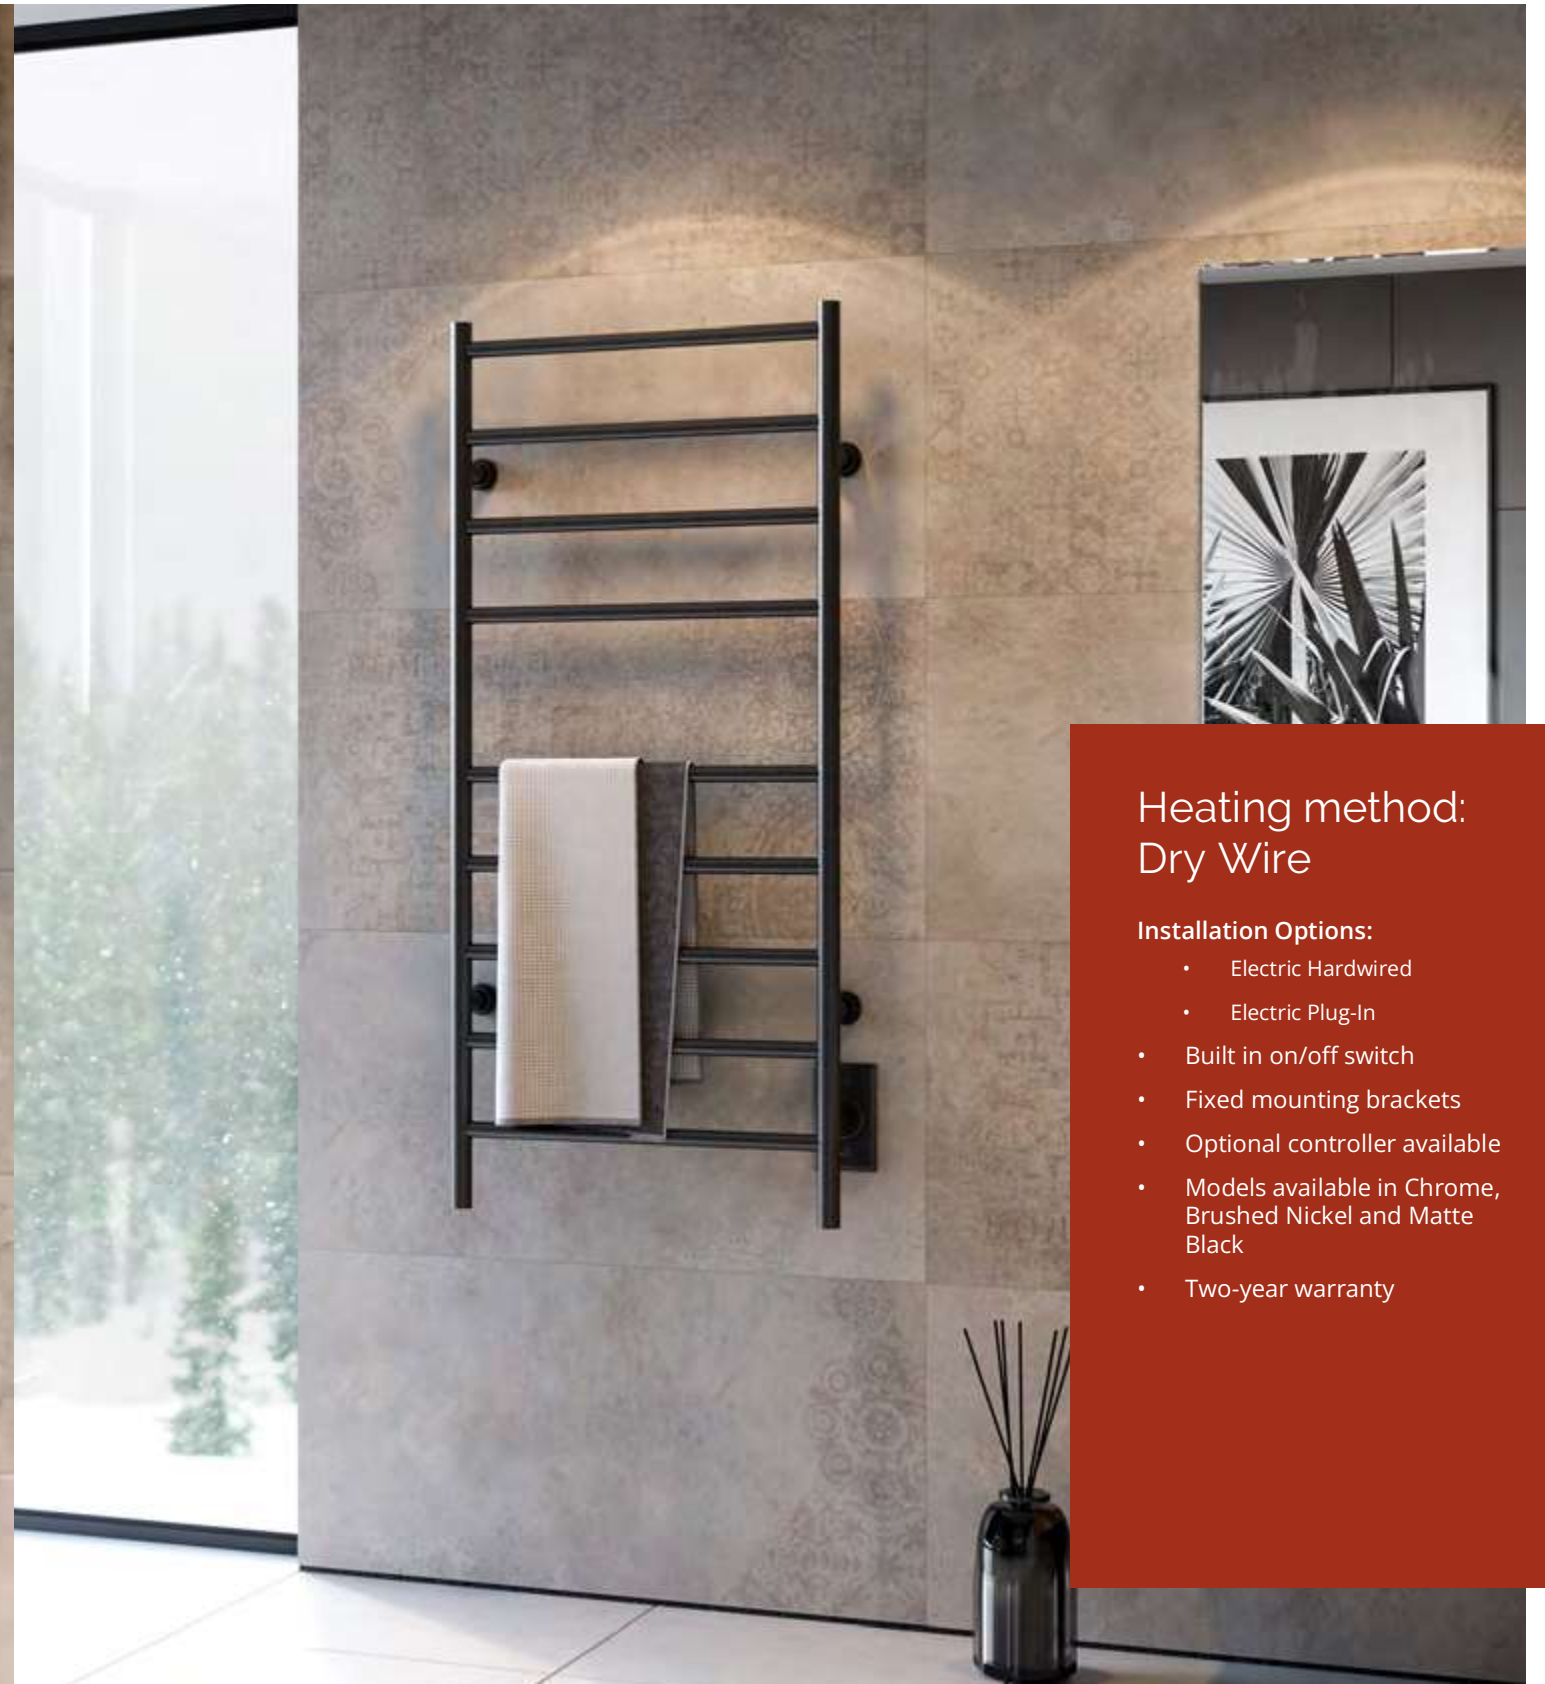

Comparison

Heating method: Dry Wire

Installation Options:

- Electric Hardwired
- Electric Plug-In
- Built in on/off switch
- Fixed mounting brackets
- Optional controller available
- Models available in Chrome, Brushed Nickel and Matte Black
- Two-year warranty