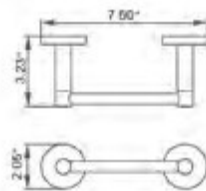

Pivot Toilet Paper Holder
Porte-papier hygiénique pivotant

Chrome	Brushed Nickel	Matte Black
V67073	V67074	V67075