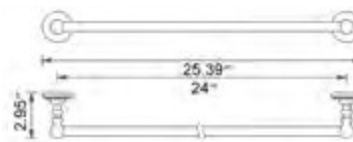

24" Towel Bar
Porte-serviettes 24"

Chrome	Brushed Nickel	Polished Nickel
V68153	V68154	V68156