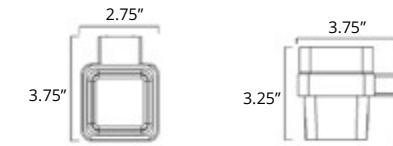

Chrome	Brushed Nickel	Matte Black
V3553	V3554	V3555