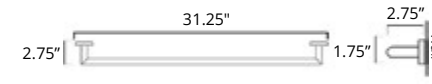

Crater

24" Towel Bar
Porte-serviettes 24"

Chrome	Brushed Nickel	Matte Black
V62153	V62154	V62155

30" Towel Bar
Porte-serviettes 30"

Chrome	Brushed Nickel	Matte Black
V62163	V62164	V62165

24" Double Towel Bar
Porte-serviettes double 24"