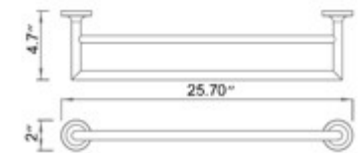

24" Double Towel Bar Porte-serviettes double 24"

	Chrome	Matte Black	PVD Brushed Gold	PVD Brushed Bronze
	V70183	V70185	V70188	V70189

Towel Hook Crochet à serviette