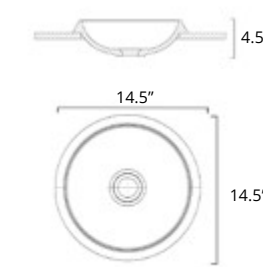

Code	
W x D x H L x P x T 14.5" x 14.5" x 4.5"	B9811
Height from Countertop Hauteur du comptoir 1.5"	
<i>Finish: Gloss White</i>