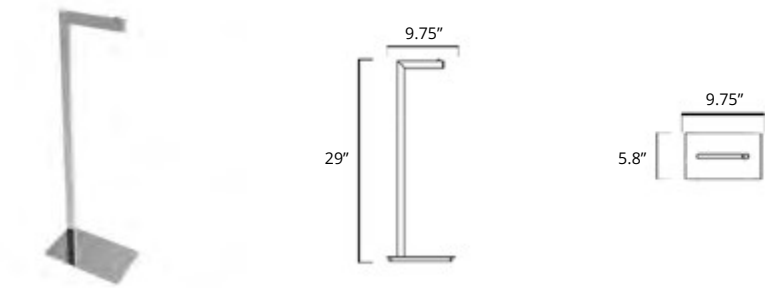

Matte White	Chrome	Matte Black
V91052	V91053	V91055

Round Freestanding Double Towel Bar
Porte-serviettes autoportant double rond

Matte White	Chrome	Matte Black
V91112	V91113	V91115

Square Freestanding Double Towel Bar
Porte-serviettes autoportant double carrée