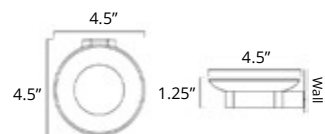

24" Towel Bar
Porte-serviettes 24"

Chrome	Brushed Nickel	Matte Black
V4353	V4354	V4355

30" Towel Bar
Porte-serviettes 30"

Chrome	Brushed Nickel	Matte Black
V4363	V4364	V4365

Soap Dish Holder
Porte-savon

Chrome	Matte Black
V4513	V4515