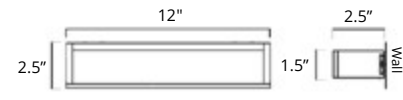

12" Towel Bar
Porte-serviettes 12"

Chrome	Brushed Nickel	Matte Black	Brushed Gold Dark	Brushed Gold Light
V1123	V1124	V1125	V1120-BGD	V1120-BGL