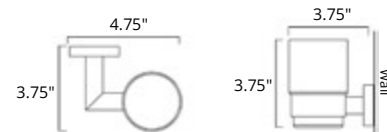

Glass Tumbler
Gobelet en verre