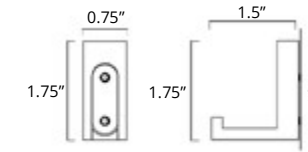

Erupt

24" Double Towel Bar
Porte-serviettes double 24"

Chrome	Brushed Nickel	Matte Black
V1183	V1184	V1185

Towel Hook
Crochet à serviette

Chrome	Brushed Nickel	Matte Black	Brushed Gold Dark	Brushed Gold Light
V1213	V1214	V1215	V1210-BGD	V1210-BGL