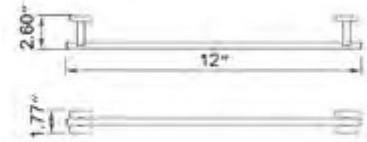

12" Towel Bar
Porte-serviettes 12"

Chrome	Matte Black
V66133	V66135