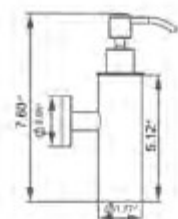

Wall-Mounted Soap Dispenser - 150ml
Distributeur de savon mural - 150ml

Chrome	Brushed Nickel	Matte Black
V92313	V92314	V92315