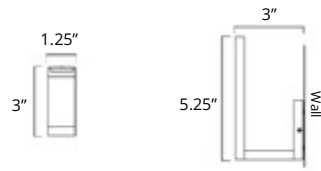

Chrome	Brushed Nickel	Matte Black	Brushed Gold Dark	Brushed Gold Light
V5083	V5084	V5085	V5080-BGD	V5080-BGL