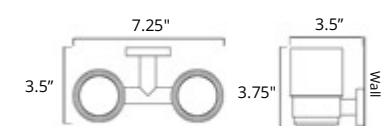

Double Glass Tumbler
Gobelet en verre double