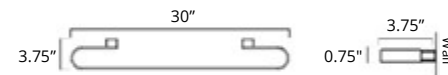

30" Towel Bar
Porte-serviettes 30"