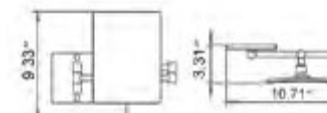

Wall-Mounted Mirror Miroir mural

Chrome	Matte Black
V9123	V9125

- 3x Zoom
- Zoom x3