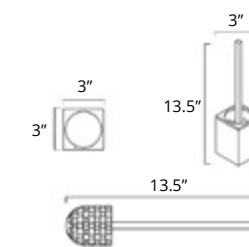

Chrome	Brushed Nickel	Matte Black
V3643	V3644	V3645