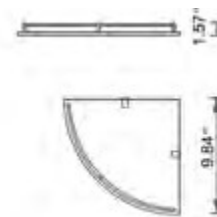

Glass Corner Shelf
Étagère d'angle en verre

Chrome	Brushed Nickel	Matte Black
V92433	V92434	V92435