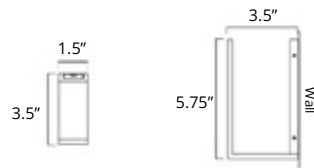

Chrome	Brushed Nickel	Matte Black	Brushed Gold Dark	Brushed Gold Light
V1083	V1084	V1085	V1080-BGD	V1080-BGL