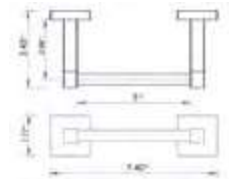

Pivot Toilet Paper Holder
Porte-papier hygiénique pivotant

Chrome	Matte Black
V66073	V66075