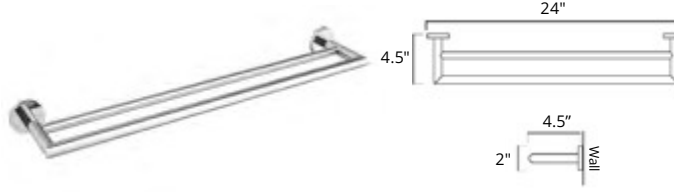

24" Double Towel Bar
Porte-serviettes double 24"

	Matte White	Chrome	Brushed Nickel	Matte Black	Polished Nickel	PVD Brushed Gold	New PVD Brushed Bronze
	V63182	V63183	V63184	V63185	V63186	V63188	V63189