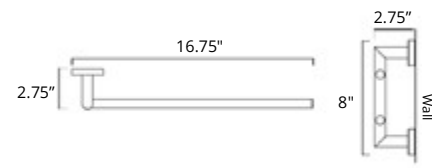

Swivelling Towel Bar
Porte-serviettes pivotant

Chrome	Brushed Nickel	Matte Black
V62453	V62454	V62455