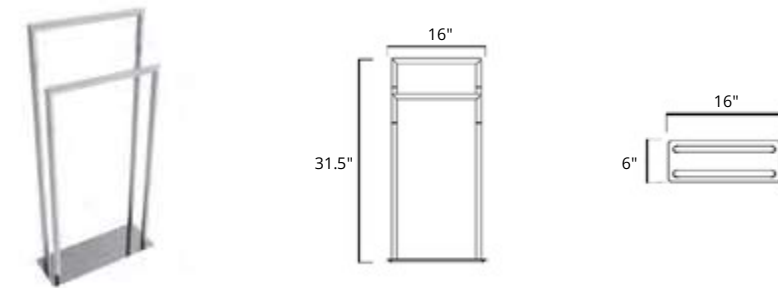

Round Freestanding Towel Stand
Porte-serviettes rond autoportant

Chrome	Matte Black
V91313	V91315