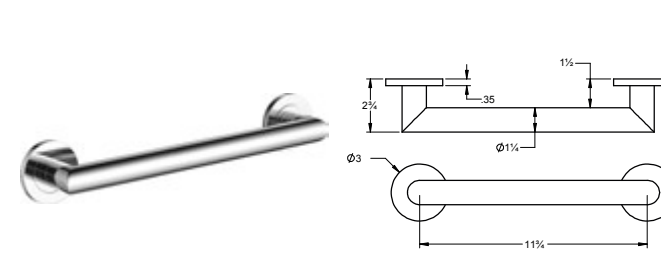

Grab Bars

Barres d'appui

12" Summit Grab Bar
Barre d'appui Summit 12"

Matte White	Chrome	Brushed Nickel	Matte Black	Polished Nickel	PVD Brushed Gold
V94232	V94233	V94234	V94235	V94236	V94238