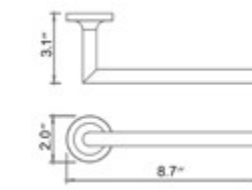

8" Towel Bar Porte-serviettes 8"