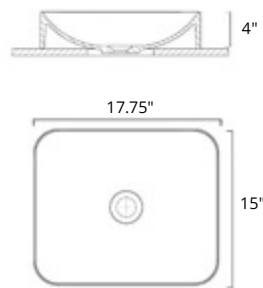

Martini

Code	
W x D x H L x P x T 17.75" x 15" x 4.75"	B9511
Height from Countertop Hauteur du comptoir 4"	
<i>Finish: Gloss White</i>	

Puccini

Code	
W x D x H L x P x T 20.25" x 11.75" x 5"	B9711
Height from Countertop Hauteur du comptoir 5"	
<i>Finish: Gloss White</i>	