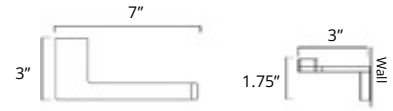

Ash

Ash

Blaze

Cinder

Cone

Crater

Toilet Paper Holder (LH)
Porte-papier hygiénique (MG)