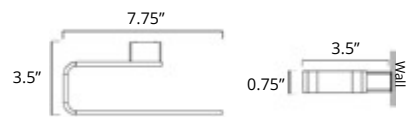

8" Towel Bar
Porte-serviettes 8"

Chrome	Brushed Nickel	Matte Black	Brushed Gold Dark	Brushed Gold Light
V3313	V3314	V3315	V3310-BGD	V3310-BGL