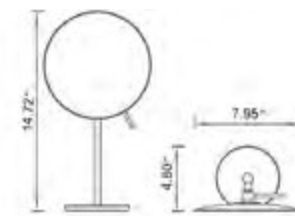

Freestanding Mirror Miroir autoportant

Chrome	Matte Black
V9133	V9135

- 3x Zoom
- Zoom x3