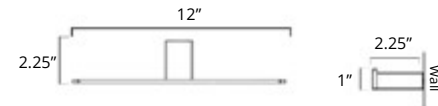

Double Toilet Paper Holder
Double porte papier toilette

Chrome	Brushed Nickel	Matte Black	Brushed Gold Dark	Brushed Gold Light
V3043	V3044	V3045	V3040-BGD	V3040-BGL