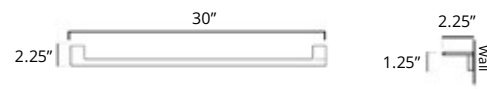

30" Towel Bar
Porte-serviettes 30"