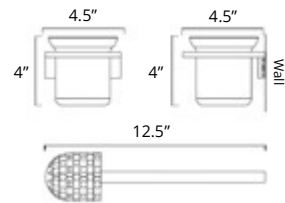

Erupt

Chrome	Brushed Nickel
V1513	V1514

Chrome	Brushed Nickel	Matte Black
V1523	V1524	V1525

Chrome	Brushed Nickel	Matte Black
V1553	V1554	V1555

Chrome	Brushed Nickel	Matte Black
V1613	V1614	V1615

Code & Price
V161B

Erupt