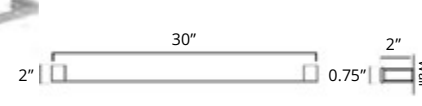

30" Towel Bar
Porte-serviettes 30"

Chrome	Brushed Nickel	Matte Black	Brushed Gold Dark	Brushed Gold Light
V3163	V3164	V3165	V3160-BGD	V3160-BGL