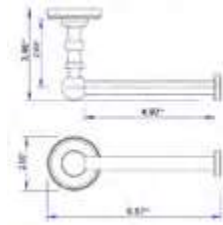

Fire

Flow

Ember

Toilet Paper Holder
Porte-papier hygiénique

Chrome	Brushed Nickel	Polished Nickel
V68013	V68014	V68016

Toilet Paper Holder With Cover
Porte-papier toilette avec couvercle

Chrome	Brushed Nickel	Polished Nickel
V68053	V68054	V68056