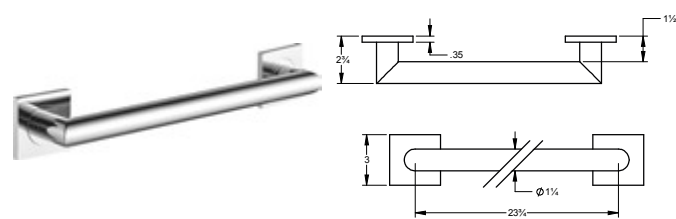

24" Crater Grab Bar
Barre d'appui Crater de 24"

Matte White	Chrome	Brushed Nickel	Matte Black	Polished Nickel	PVD Brushed Gold
V94352	V94353	V94354	V94355	V94356	V94358