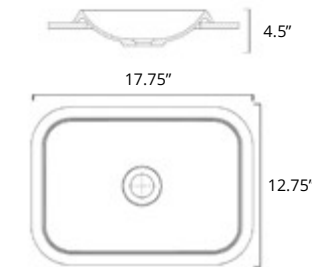

Rossini Rectangle

Code	
W x D x H L x P x T 17.75" x 12.75" x 4.5"	B9831
Height from Countertop Hauteur du comptoir 1.5"	
<i>Finish: Gloss White</i>