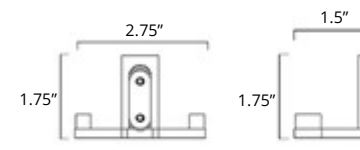

Double Towel Hook
Crochet porte-serviette double

Chrome	Brushed Nickel	Matte Black	Brushed Gold Dark	Brushed Gold Light
V5223	V5224	V5225	V5220-BGD	V5220-BGL