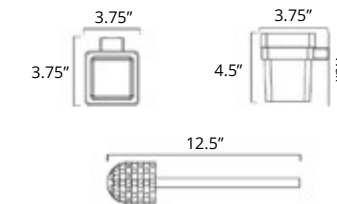

Chrome	Brushed Nickel	Matte Black
V3613	V3614	V3615