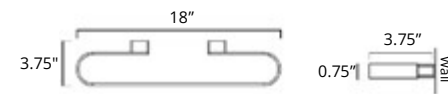

18" Towel Bar
Porte-serviettes 18"