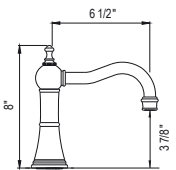

- Drain mécanique avec tige inclus
- 4.5 L/min, 1.2 gpm (US) 60psi
- Lift rod drain assembly included with faucet
- 4.5 L/min, 1.2 gpm (US) 60psi