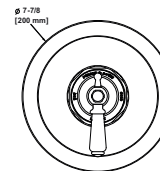

GARNITURE SEULE | TRIM ONLY