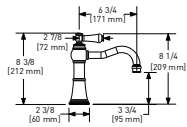

GEORGIAN ERA^{MC}

Robinet de lavabo monotrou Georgian Era^{MC} Georgian Era^{MC} Single Handle Lavatory Faucet

- Drain à pression inclus avec le robinet
- 4.5 L/min, 1.2 gpm (US) 60psi
- Push drain included with faucet
- 4.5 L/min, 1.2 gpm (US) 60psi

NOUVEAU / NEW

Robinet de lavabo 8" Georgian Era^{MC} Georgian Era^{MC} Widespread Lavatory Faucet