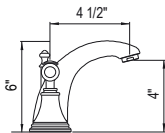

- Drain mécanique avec tige inclus
- 4.5 L/min, 1.2 gpm (US) 60psi
- Lift rod drain assembly included with faucet
- 4.5 L/min, 1.2 gpm (US) 60psi

Robinet de lavabo 8" avec bec en colonne Georgian Era^{MC} Georgian Era^{MC} Widespread Lavatory Faucet With Column Spout