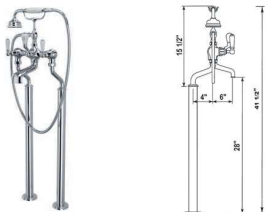

Robinet de bain exposé fixé au sol Edwardian^{MC} Edwardian^{MC} Floor-mount Tub Filler

- Douche 1-jet anticalcaire 6,7 L/min, 1,8 gpm (US) 60psi
- Insertions de poignée en porcelaine et en métal pour U.3520L incluses
- Entrée NPT mâle 1/2"
- Brise-vide non inclus, commander V00275+FINI si nécessaire
- 34 L/min, 9 gpm (US) 60psi

- Single-function anti-calcium handshower at 6.7 L/min, 1.8 gpm (US) 60psi
- Includes both porcelain and metal lever inserts for U.3520L
- 1/2" male NPT inlet
- Vacuum breaker not included; order V00275+FINISH if required
- 34 L/min, 9 gpm (US) 60psi