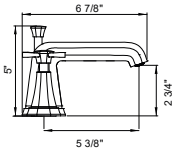

Robinet de lavabo 8" Deco^{MC} Deco^{MC} Widespread Lavatory Faucet

- Drain mécanique avec tige inclus
- 4.5 L/min, 1.2 gpm (US) 60psi
- Lift rod drain assembly included with faucet
- 4.5 L/min, 1.2 gpm (US) 60psi

Robinet de lavabo mural 8" Deco^{MC} Deco^{MC} Wall-mount Lavatory Faucet