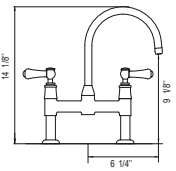

Robinet de lavabo *bridge* Georgian Era^{MC} Georgian Era^{MC} Bridge Lavatory Faucet

- Drain mécanique avec tige inclus
- Raccords inclus
- 4.5 L/min, 1.2 gpm (US) 60psi
- Lift rod drain assembly included with faucet
- Unions included
- 4.5 L/min, 1.2 gpm (US) 60psi