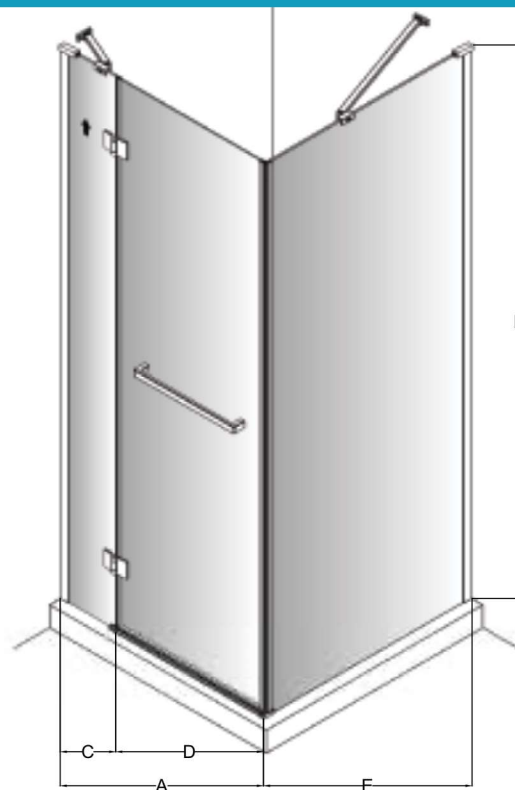

PR2 California

HINGED SHOWER DOORS							
Code	A (min)	A (max)	B	C	D	E (min)	E (Max)
PR23642	33,875"	34,375"	78,75"	8"	24"	39.75"	40,375"
PR23648	33,875"	34,375"	78,75"	8"	24"	45.875"	46,375"
PR24248	39,75"	40,375"	78,75"	14"	24"	45.75"	46,375"