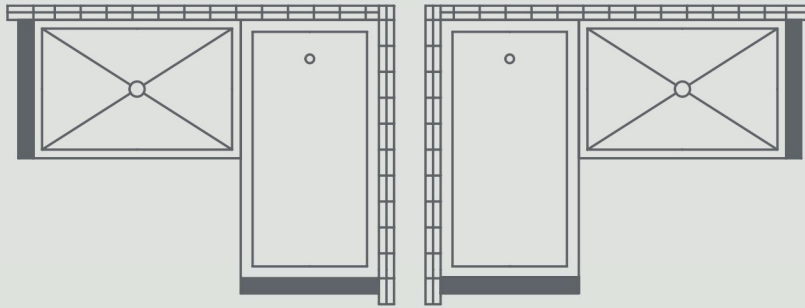

Side mounting (MC)

MC1 – 2 dividing walls, 1 on bath and 1 on shower