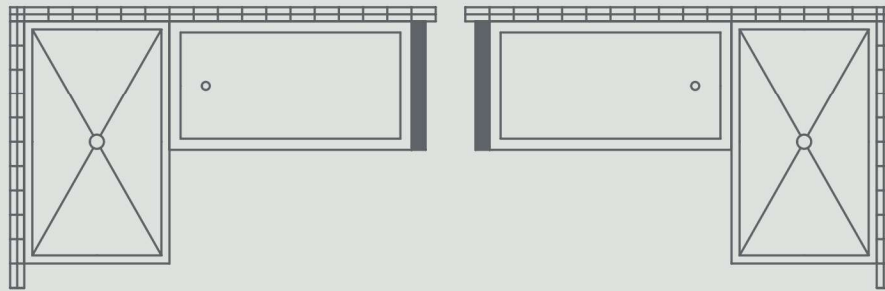

OPTIMALE SERIES

OPTIMALE SERIES

Marelia California

OPTIMALE SERIES

Linear mounting (ML)

Placed "in-line" with each other, the assembled bath-shower give an urban and contemporary look to small bathrooms.

This clever and functional integrated bath-shower layout, utilizing only the highest quality and most modern materials, provides unmatched comfort.

Depending on the available space, the shower door is available either sliding or hinged.

Linear mounting (ML)

ML1 – 2 dividing walls, 1 on bath and 1 on shower

ML2 – 1 dividing wall on shower

ML3 – 1 dividing wall on bathtub

ML4 – No dividing wall

Angular mounting (MA)

The two elements of this bath-shower combination is characterized by the angle of the shower in relation to the bathtub. The angular design gives trendy style and beauty that is perfect for maximizing available space. The shower is available only with sliding door.

Angular mounting (MA)

MA1 – 2 dividing walls, 1 on bath and 1 on shower

MA2 – 1 dividing wall on bath

MA3 – 1 dividing wall on shower

MA4 – No dividing walls

Side mounting (MC)

In this advanced design configuration, the bathtub and the shower are arranged one beside the other. This arrangement is ideal for smaller designed bathrooms. Shower is available with either sliding or hinged doors in the desired size.