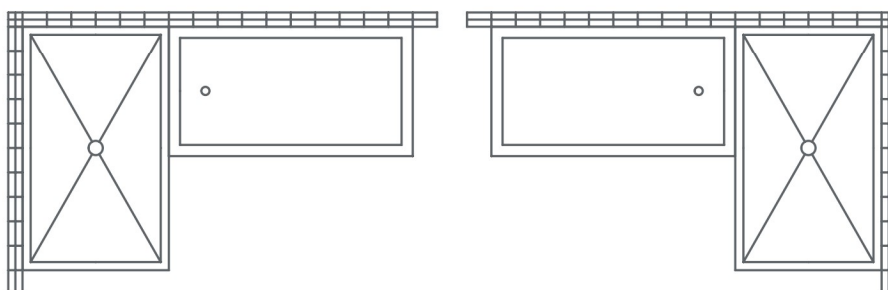

OPTIMALE SERIES

OPTIMALE SERIES

Marelia California

OPTIMALE SERIES

Linear mounting (ML)

Placed "in-line" with each other, the assembled bath-shower give an urban and contemporary look to small bathrooms.

This clever and functional integrated bath-shower layout, utilizing only the highest quality and most modern materials, provides unmatched comfort.

ML4 – No dividing wall

Angular mounting (MA)

The two elements of this bath-shower combination is characterized by the angle of the shower in relation to the bathtub. The angular design gives trendy style and beauty that is perfect for maximizing available space. The shower is available only with sliding door.

Angular mounting (MA)

MA1 – 2 dividing walls, 1 on bath and 1 on shower

MA2 – 1 dividing wall on bath

MA3 – 1 dividing wall on shower

MA4 – No dividing walls

Side mounting (MC)

In this advanced design configuration, the bathtub and the shower are arranged one beside the other. This arrangement is ideal for smaller designed bathrooms. Shower is available with either sliding or hinged doors in the desired size.