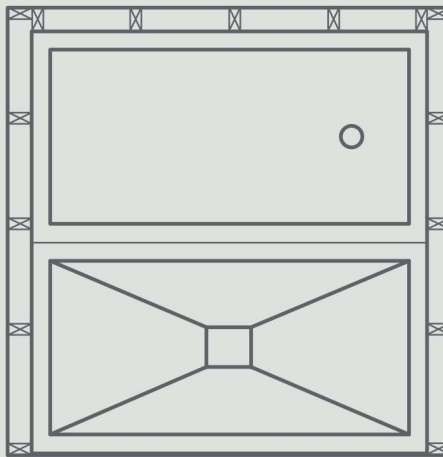

Parallel mounting (MP)

MP – 3 dividing walls