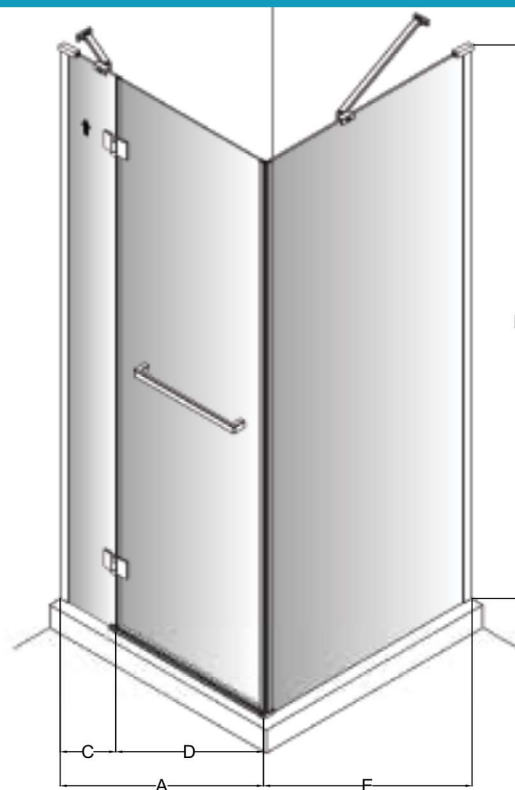

PB2 California

HINGED SHOWER DOORS							
Code	A (min)	A (max)	B	C	D	E (min)	E (Max)
PB23632	33,875"	34,375"	78,75"	8"	24"	29.75"	30,375"
PB23634	33,875"	34,375"	78,75"	8"	24"	31.75"	32,375"
PB23636	33,875"	34,375"	78,75"	8"	24"	33.875"	34,375"
PB24232	39,75"	40,375"	78,75"	14"	24"	29.75"	30,375"
PB24236	39,75"	40,375"	78,75"	14"	24"	33.875"	34,375"
PB248232	45,875"	46,375"	78,75"	20"	24"	29.75"	30,375"
PB248236	45,875"	46,375"	78,75"	20"	24"	33.875"	34,375"
PB248242	45,875"	46,375"	78,75"	20"	24"	39.75"	40,375"