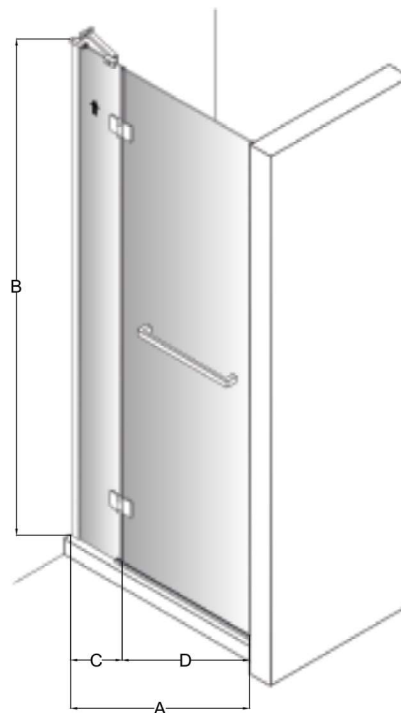

PB1 California

HINGED SHOWER DOORS					
Code	A (min)	A (max)	B	C	D
PB136	33,75"	34,25"	78,75"	8"	23,375"
PB142	39,625"	40,25"	78,75"	14"	23,375"
PB148	45,75"	46,25"	78,75"	20"	23,375"