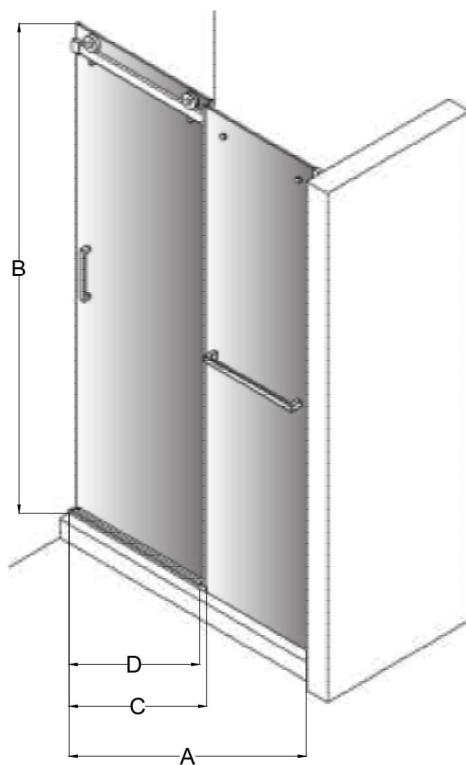

PBSD Marelia

SLIDING SHOWER DOORS						
Code	A (min)	A (max)	B	C	D (min)	D (max)
PBSD48	45,875"	46,625"	78,75"	25,25"	19"	20"
PBSD60	57,875"	58,625"	78,75"	31,25"	25"	26"
PBSD66	63,875"	64,625"	78,75"	31,25"	25"	26"