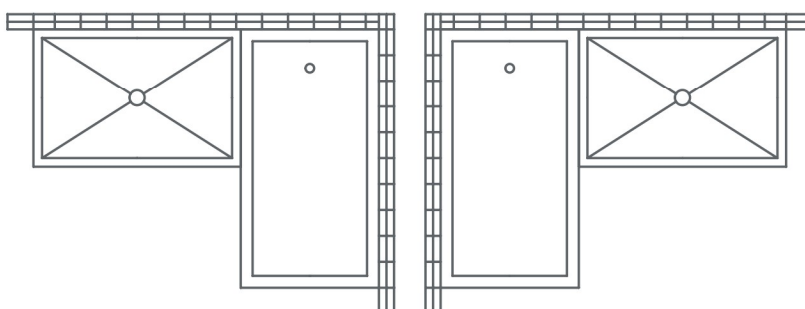

Angular mounting (MA)

MA1 – 2 dividing walls, 1 on bath and 1 on shower

MA2 – 1 dividing wall on bath

MA3 – 1 dividing wall on shower

MA4 – No dividing walls

Side mounting (MC)

In this advanced design configuration, the bathtub and the shower are arranged one beside the other. This arrangement is ideal for smaller designed bathrooms. Shower is available with either sliding or hinged doors in the desired size.

Side mounting (MC)

MC1 – 2 dividing walls, 1 on bath and 1 on shower

MC2 – 1 dividing wall on bath

MC3 – 1 dividing wall on shower

MC4 – No dividing walls

Parallel mounting (MP)

In this advanced design configuration, the bathtub and the shower are arranged in front of the other in this wet room concept. This arrangement is ideal for smaller designed bathrooms. Shower is available with sliding door only.