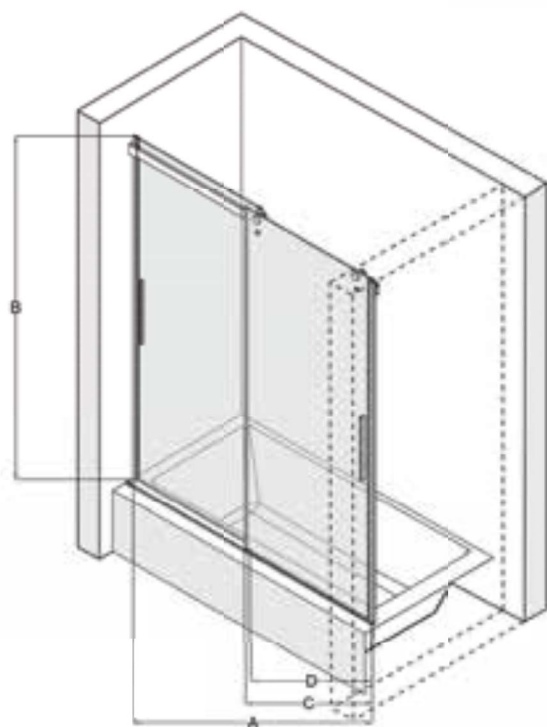

Hydria

SLIDING SHOWER DOORS						
Code	A (min)	A (max)	B	C	D (min)	D (max)
HY60*	57,625"	58,375"	64"	29,25"	28,375"	29,125"
HY66*	63,625"	64,375"	64"	32,25"	31,375"	32,125"

*Installation on bathtubs having a top side of at least 3,25" wide.