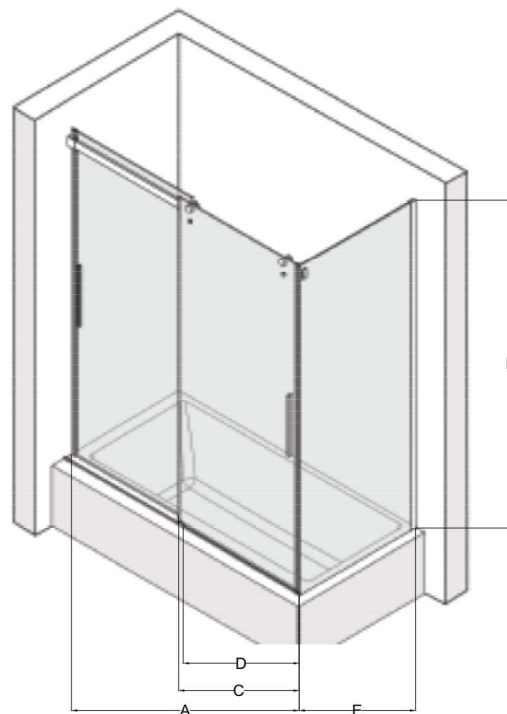

Hydria-R ⁶⁰³¹ ⁶⁶³¹

SLIDING SHOWER DOORS									
Code	A (min)	A (max)	B	C	D (min)	D (max)	E (min)	E (Max)	Returns
HY60R31*	57,625"	58,375"	64"	29,25"	28,375"	29,125"	28,75"	29,25"	1 side panel
HY66R31*	63,625"	64,375"	64"	32,25"	31,375"	32,125"	28,75"	29,25"	1 side panel
HY60R231*	57,625"	58,375"	64"	29,25"	28,375"	29,125"	28,75"	29,25"	2 side panels
HY66R231*	63,625"	64,375"	64"	32,25"	31,375"	32,125"	28,75"	29,25"	2 side panels

* Designed to be installed on Suite, Loft and Urbania bathtubs (60" x 31" or 66" x 31").