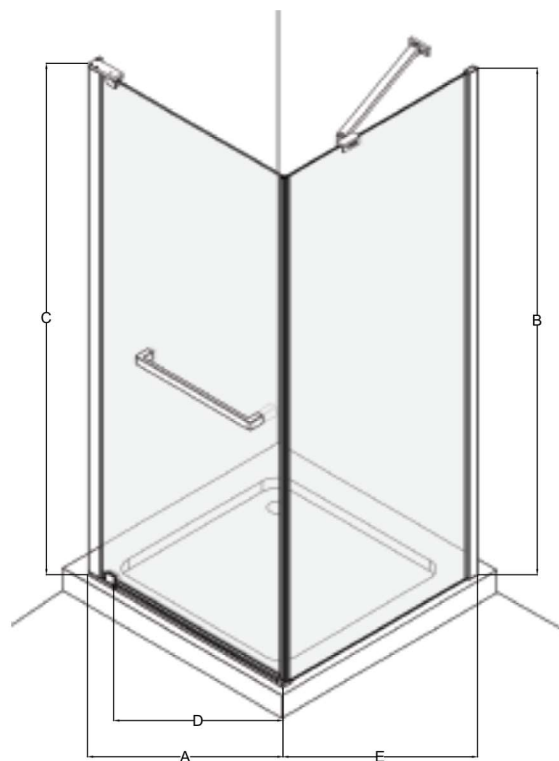

FP-R California

PIVOT SHOWER DOORS

Code	A (min)	A (max)	B	C	D (min)	D (max)	E (min)	E (Max)	Returns
FP32R32	29,375 "	30,375 "	78,75 "	79,5 "	25 "	26 "	29,875 "	30,375 "	1 side panel
FP32R34	29,375 "	30,375 "	78,75 "	79,5 "	25 "	26 "	31,75 "	32,375 "	1 side panel
FP32R36	29,375 "	30,375 "	78,75 "	79,5 "	25 "	26 "	33,875 "	34,375 "	1 side panel
FP32R42	29,375 "	30,375 "	78,75 "	79,5 "	25 "	26 "	39,75 "	40,375 "	1 side panel
FP32R48	29,375 "	30,375 "	78,75 "	79,5 "	25 "	26 "	45,875 "	46,375 "	1 side panel
FP34R32	31,375 "	32,375 "	78,75 "	79,5 "	27 "	28 "	29,875 "	30,375 "	1 side panel
FP34R34	31,375 "	32,375 "	78,75 "	79,5 "	27 "	28 "	33,875 "	34,375 "	1 side panel