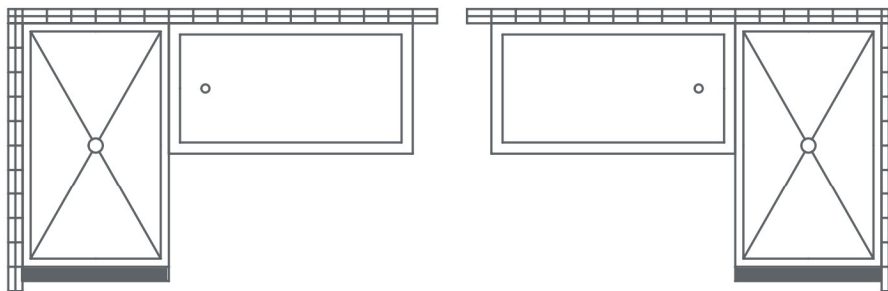

OPTIMALE SERIES

OPTIMALE SERIES

Marelia California

OPTIMALE SERIES

Linear mounting (ML)

Placed "in-line" with each other, the assembled bath-shower give an urban and contemporary look to small bathrooms.

This clever and functional integrated bath-shower layout, utilizing only the highest quality and most modern materials, provides unmatched comfort.

ML4 – No dividing wall

Angular mounting (MA)

The two elements of this bath-shower combination is characterized by the angle of the shower in relation to the bathtub. The angular design gives trendy style and beauty that is perfect for maximizing available space. The shower is available only with sliding door.

Angular mounting (MA)

MA1 – 2 dividing walls, 1 on bath and 1 on shower

MA2 – 1 dividing wall on bath

MA3 – 1 dividing wall on shower

MA4 – No dividing walls

Side mounting (MC)

In this advanced design configuration, the bathtub and the shower are arranged one beside the other. This arrangement is ideal for smaller designed bathrooms. Shower is available with either sliding or hinged doors in the desired size.