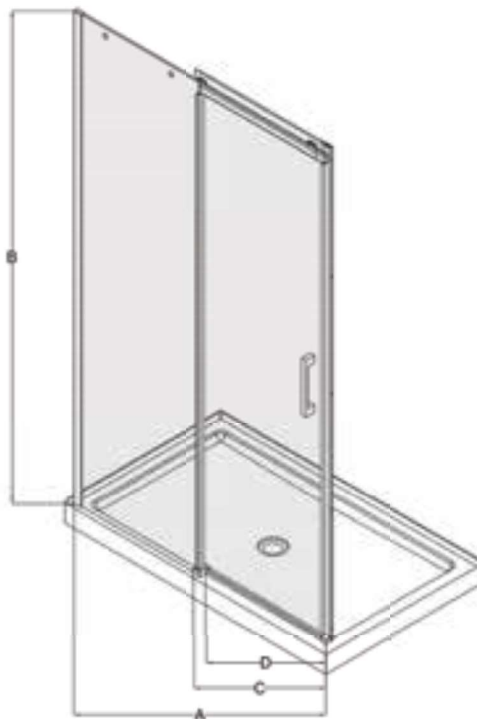

EKO

SLIDING SHOWER DOORS						
Code	A (min)	A (max)	B	C	D (min)	D (max)
EK048	45,5"	46,5"	78,75"	23,75"	18,25"	19,25"
EK060	57,5"	58,5"	78,75"	29,625"	24,25"	25,25"