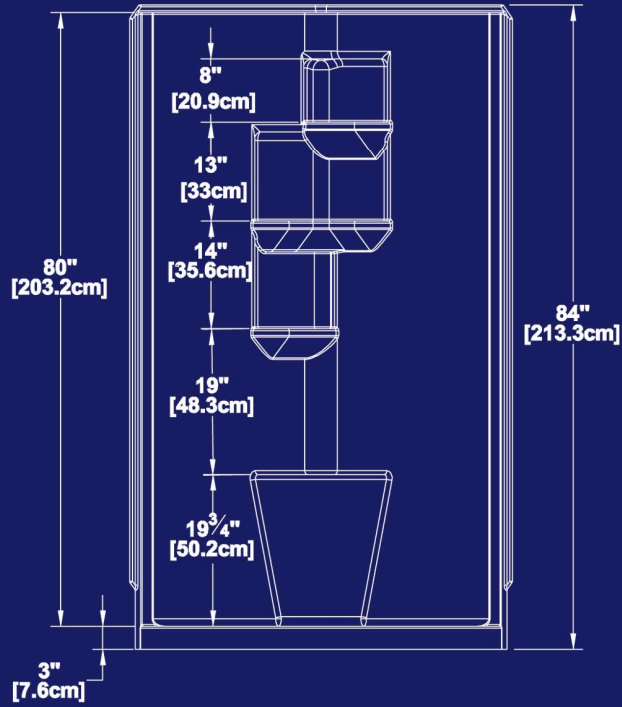

Acrylic

Reality 34

One-piece or two-piece acrylic shower enclosure offering a more generous interior space than standard enclosures. Sleek contemporary design with a discreet low-profile threshold

- Optimized height at 84"
- Acrylic drain cover
- Footrest and shelves for added practicality
- Quick-release doors for easier cleaning
- Shower door available in chrome or matte black hardware
- Magnet on the door for a perfect seal
- 6mm clear or frosted glass

Reality 34

ACRYLIC SHOWERS

CORNER SHOWER DOOR

Facade	Height	Door opening
34"	78"	23,75"

Elegance
through the highest
purity

BATHTUB DOORS

Oceania's bathtub doors transform a shower-bath space in an environment equipped for daily modern life by allowing easy faucet and bath access.

Available in bath screen or complete bathtub door. For an alcove or corner installation.

QI-100

45,25" x 54,25" 114 x 137 cm

BATH SCREEN

The ideal solution for bath and shower combos, allowing anytime faucet access, the innovative design of the QI-100 screen offers a host of advantages.