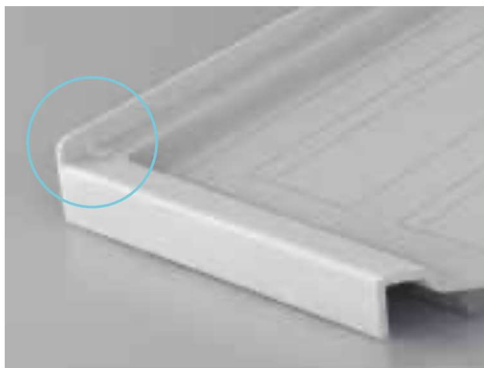

SHOWER BASES