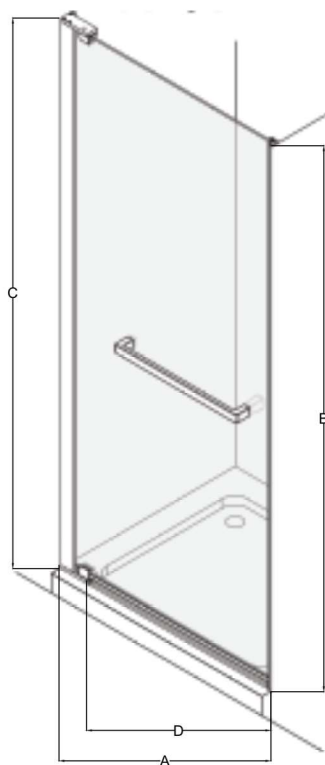

FP

California

PIVOT SHOWER DOORS						
Code	A (min)	A (max)	B	C	D (min)	D (max)
FP32	29,25"	30,5"	78,75"	79,5"	25"	26"
FP34	31,25"	32,5"	78,75"	79,5"	27"	28"

ALCOVE SHOWERS