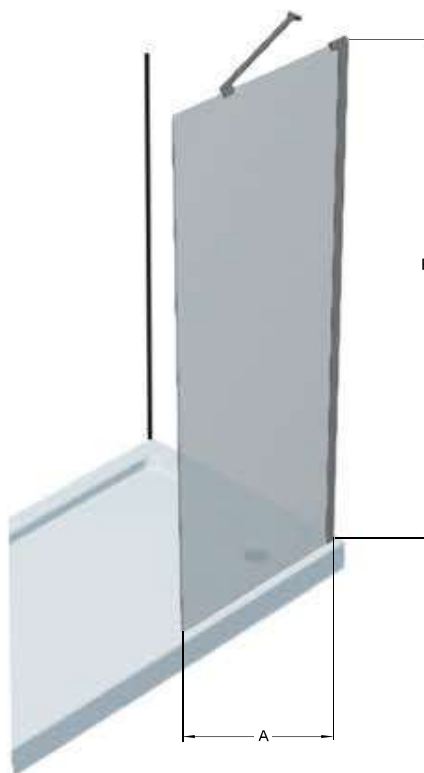

Fixed shower screens

Fixed shower screens			
Code	A (min)	A (max)	B
R32	29,875"	30,375"	78,75"
R34	31,75"	32,375"	78,75"
R36	33,875"	34,375"	78,75"
R42	39,75"	40,375"	78,75"
R48	45,875"	46,375"	78,75"