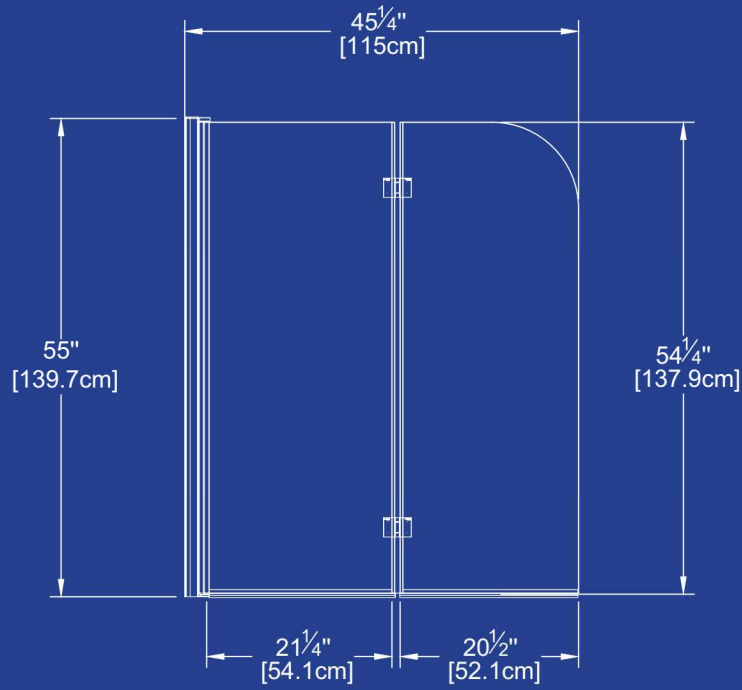

QI-100

45,25" x 54,25" 114 x 137 cm