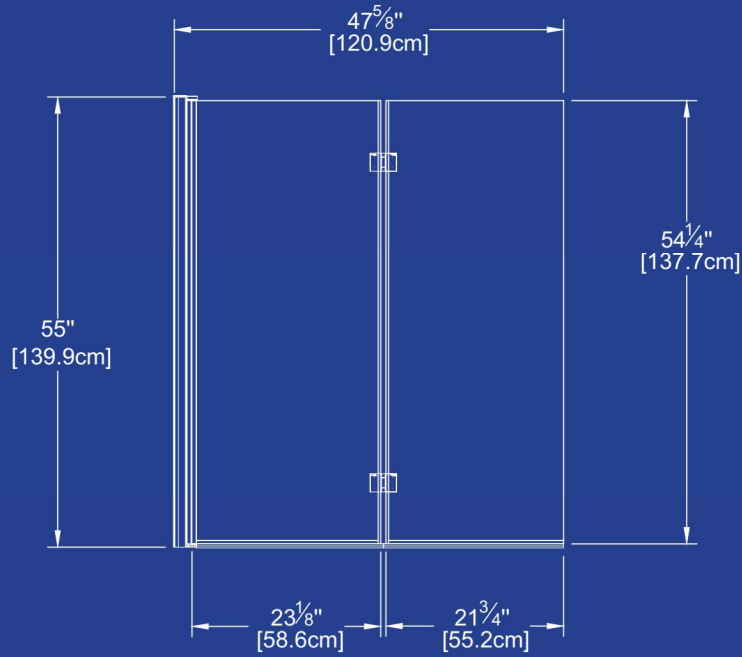

QI-105

47,625" × 54,25" 120 × 137 cm