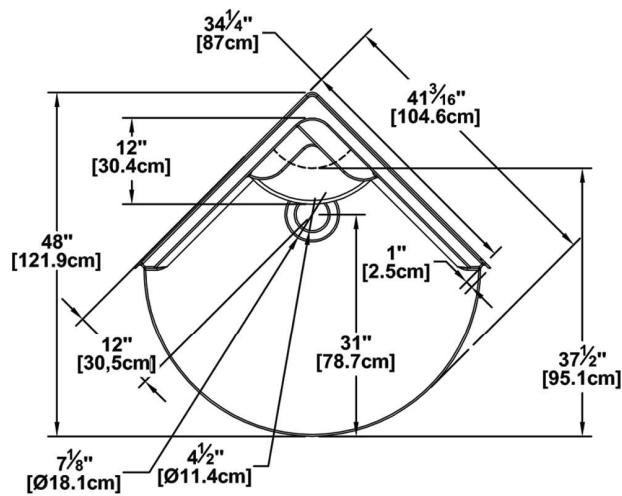

Acrylic

Reality 34

One-piece or two-piece acrylic shower enclosure offering a more generous interior space than standard enclosures. Sleek contemporary design with a discreet low-profile threshold

- Optimized height at 84"
- Acrylic drain cover
- Footrest and shelves for added practicality
- Quick-release doors for easier cleaning
- Shower door available in chrome or matte black hardware
- Magnet on the door for a perfect seal
- 6mm clear or frosted glass

Reality 34

ACRYLIC SHOWERS

CORNER SHOWER DOOR

Facade	Height	Door opening
34"	78"	23,75"

Elegance
through the highest
purity

BATHTUB DOORS

Oceania's bathtub doors transform a shower-bath space in an environment equipped for daily modern life by allowing easy faucet and bath access.