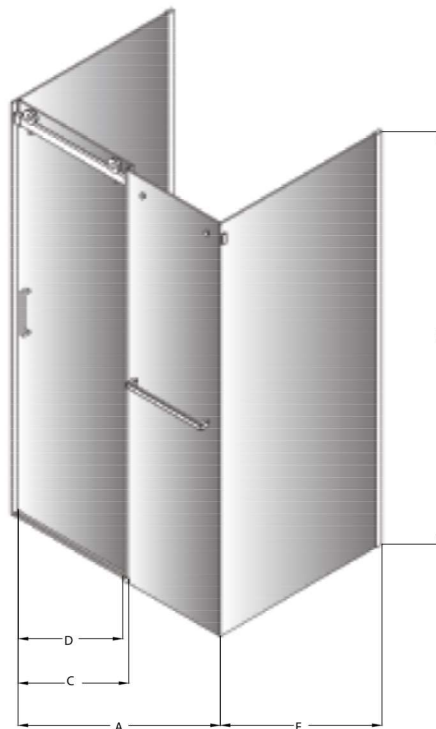

PBSDR2 Marelia

SLIDING SHOWER DOORS									
Code	A (min)	A (max)	B	C	D (min)	D (max)	E (min)	E (Max)	Returns
PBSD48R232	46,125"	46,75"	78,75"	25,25"	19"	20"	30,25"	30,75"	2 side panels
PBSD48R236	46,125"	46,75"	78,75"	25,25"	19"	20"	34,25"	34,75"	2 side panels
PBSD48R242	46,125"	46,75"	78,75"	25,25"	19"	20"	40,375"	40,875"	2 side panels
PBSD60R232	58,25"	58,75"	78,75"	31,25"	25"	26"	30,25"	30,75"	2 side panels
PBSD60R236	58,25"	58,75"	78,75"	31,25"	25"	26"	34,25"	34,75"	2 side panels
PBSD60R242	58,25"	58,75"	78,75"	31,25"	25"	26"	40,375"	40,875"	2 side panels
PBSD60R248	58,25"	58,75"	78,75"	31,25"	25"	26"	46,25"	46,75"	2 side panels
PBSD66R236	64,25"	64,75"	78,75"	31,25"	25"	26"	34,25"	34,75"	2 side panels