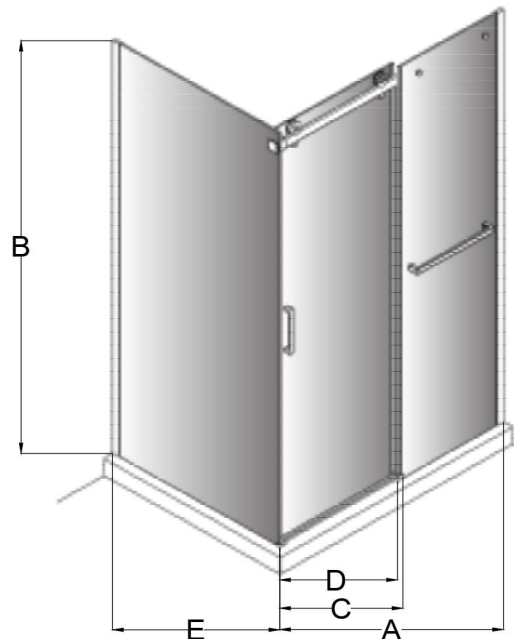

PBSD-R

SLIDING SHOWER DOORS

Code	A (min)	A (max)	B	C	D (min)	D (max)	E (min)	E (Max)	Returns
PBSD48R32	46"	46,75"	78,75"	25,25"	19"	20"	30,25"	30,75"	1 side panel
PBSD48R36	46"	46,75"	78,75"	25,25"	19"	20"	34,25"	34,75"	1 side panel
PBSD48R42	46"	46,75"	78,75"	25,25"	19"	20"	40,375"	40,875"	1 side panel
PBSD60R32	58"	58,75"	78,75"	31,25"	25"	26"	30,25"	30,75"	1 side panel
PBSD60R36	58"	58,75"	78,75"	31,25"	25"	26"	34,25"	34,75"	1 side panel
PBSD60R42	58"	58,75"	78,75"	31,25"	25"	26"	40,375"	40,875"	1 side panel
PBSD60R48	58"	58,75"	78,75"	31,25"	25"	26"	46,25"	46,75"	1 side panel
PBSD66R36	64"	64,75"	78,75"	31,25"	25"	26"	34,25"	34,75"	1 side panel