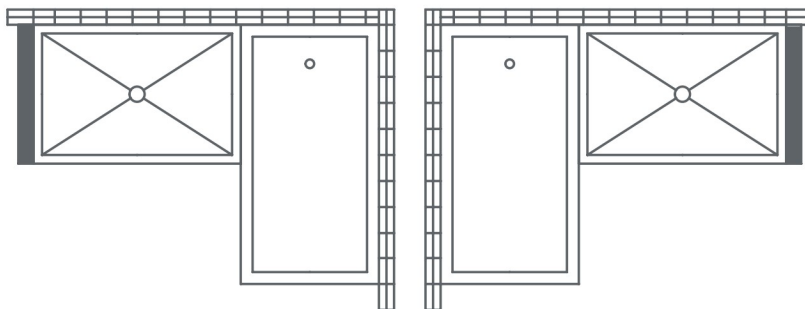

Angular mounting (MA)

MA1 – 2 dividing walls, 1 on bath and 1 on shower

MA2 – 1 dividing wall on bath

MA3 – 1 dividing wall on shower

MA4 – No dividing walls

Side mounting (MC)

In this advanced design configuration, the bathtub and the shower are arranged one beside the other. This arrangement is ideal for smaller designed bathrooms. Shower is available with either sliding or hinged doors in the desired size.

Side mounting (MC)

MC1 – 2 dividing walls, 1 on bath and 1 on shower

MC2 – 1 dividing wall on bath

MC3 – 1 dividing wall on shower

MC4 – No dividing walls

Parallel mounting (MP)

In this advanced design configuration, the bathtub and the shower are arranged in front of the other in this wet room concept. This arrangement is ideal for smaller designed bathrooms. Shower is available with sliding door only.