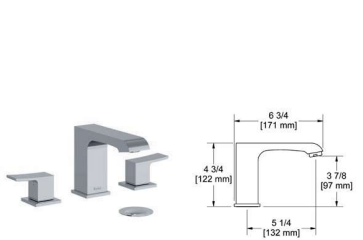

Single hole lavatory open spout faucet

- 3/8" speedway compression
- Ceramic cartridge
- No drain
- 4.5 L/min, 1.2 gpm (US) 60psi

CODE	FINISH
ZLOP01C	Chrome
ZLOP01BN	Brushed Nickel (PVD)

ZENDO

8" lavatory faucet