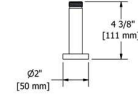

10 cm (4") deck-mount riser pair

- 1/2" inlet female NPT
- 3/4" outlet male
- Round flange
- Pair

CODE	FINISH
TU04C	Chrome
TU04BN	Brushed Nickel (PVD)