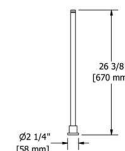

66 cm (26") high floor riser pair

- 1/2" inlet female NPT
- 3/4" outlet male
- 2 parts: rough and trim
- Round flange
- Pair

CODE	FINISH
TU26C	Chrome
TU26BN	Brushed Nickel (PVD)