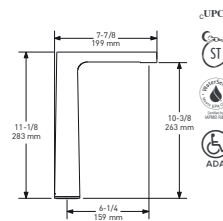

Single hole lavatory faucet

- 3/8" speedway compression
- Ceramic cartridge
- Offered with side handle
- No drain
- 4.5 L/min, 1.2 gpm (US) 60psi

CODE	FINISH
NBL01C	Chrome
NBL01BN	Brushed Nickel (PVD)
NBL01BK	Black
NBL01BG	Brushed Gold (PVD)

8" lavatory faucet