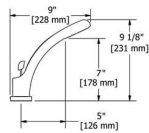

3-piece Type T/P (thermostatic/pressure balance) coaxial deck-mount tub filler with handshower

- 1/2" inlet male NPT
- Thermostatic/pressure balance coaxial cartridge with check valves
- 1-jet handshower/scale-free
- **34 L/min, 9 gpm (US) 60psi**

CODE	FINISH
SA17C	Chrome
SA17PN	Polished Nickel (PVD)