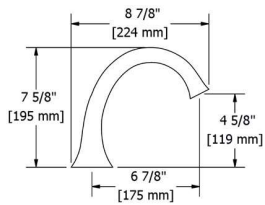

EDGE

3-piece deck-mount tub filler with handshower

- 1/2" inlet male NPT
- 1-jet handshower/scale-free
- Ceramic cartridge
- Cross handles unavailable
- 33 L/min, 8.7 gpm (US) 60psi
- For PEX connection order rough RHTB-SPEX and trim separately
- For EXPANSION PEX connection order rough RHTB-EX and trim separately

ROUGH + TRIM

CODE	FINISH
ED10C	Chrome
ED10BN	Brushed Nickel (PVD)
ED10BK	Black

TRIM ONLY

CODE	FINISH
TED10C	Chrome
TED10BN	Brushed Nickel (PVD)
TED10BK	Black

ROUGH ONLY

CODE	DESCRIPTION
RHTB	Male NPT or sweat
RHTB-SPEX	PEX connections
RHTB-EX	EXPANSION PEX connections