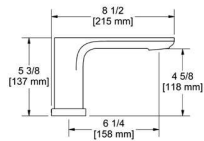

3-piece Type P (pressure balance) deck-mount tub filler with handshower

- 1/2" inlet male NPT
- 1-jet handshower/scale-free
- Ceramic cartridge and balancing spool with check valves
- 23 L/min, 6.0 gpm (US) 60psi
- For PEX connection order rough RHTB-SPEX and trim separately
- For EXPANSION PEX connection order rough RHTB-EX and trim separately

ROUGH + TRIM

CODE	FINISH
EQ16C	Chrome
EQ16BN	Brushed Nickel (PVD)
EQ16BK	Black

TRIM ONLY

CODE	FINISH
TEQ16C	Chrome
TEQ16BN	Brushed Nickel (PVD)
TEQ16BK	Black

ROUGH ONLY

CODE	DESCRIPTION
RHTB	Male NPT or sweat
RHTB-SPEX	PEX connections
RHTB-EX	EXPANSION PEX connections