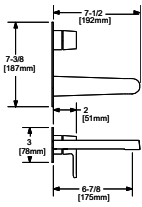

NIBI

360° Wall-mount lavatory faucet

- 1/2" inlet male NPT
- Ceramic cartridge
- No drain
- Can be installed 360°
- 4.5 L/min, 1.2 gpm (US) 60psi

ROUGH + TRIM

CODE	FINISH
NB360C	Chrome
NB360BN	Brushed Nickel (PVD)
NB360BK	Black
NB360BG	Brushed Gold (PVD)

TRIM ONLY

CODE	FINISH
TNB360C	Chrome
TNB360BN	Brushed Nickel (PVD)
TNB360BK	Black
TNB360BG	Brushed Gold (PVD)

ROUGH ONLY

CODE	DESCRIPTION
RH360	—