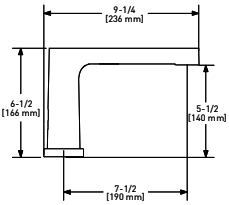

3-piece deck-mount tub filler with handshower

- 1/2" inlet male NPT
- 1-jet handshower/scale-free
- Ceramic cartridge
- 33 L/min, 8.7 gpm (US) 60psi
- For PEX connection order rough RHTB-SPEX and trim separately
- For EXPANSION PEX connection order rough RHTB-EX and trim separately

ROUGH + TRIM

CODE	FINISH
NB10C	Chrome
NB10BN	Brushed Nickel (PVD)
NB10BK	Black
NB10BG	Brushed Gold (PVD)

TRIM ONLY

CODE	FINISH
TNB10C	Chrome
TNB10BN	Brushed Nickel (PVD)
TNB10BK	Black
TNB10BG	Brushed Gold (PVD)

ROUGH ONLY

CODE	DESCRIPTION
RHTB	Male NPT or sweat
RHTB-SPEX	PEX connections
RHTB-EX	EXPANSION PEX connections