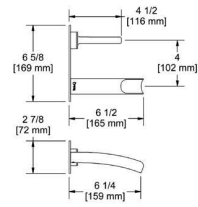

SALOMÉ

360° Wall-mount lavatory faucet

- 1/2" inlet male NPT
- Ceramic cartridge
- **No drain**
- Can be installed 360°
- **4.5 L/min, 1.2 gpm (US) 60psi**

ROUGH + TRIM

CODE	FINISH
SA360C	Chrome
SA360PN	Polished Nickel (PVD)

TRIM ONLY

CODE	FINISH
TSA360C	Chrome
TSA360PN	Polished Nickel (PVD)