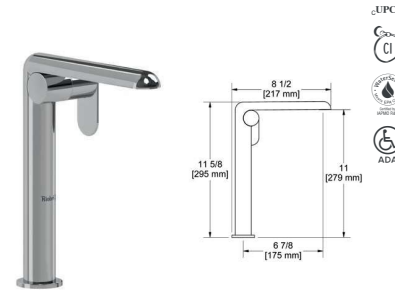

Single hole lavatory faucet

- 3/8" speedway compression
- Cycle cartridge
- No drain
- 4.5 L/min, 1.2 gpm (US) 60psi

CODE	FINISH
CIL01C	Chrome
CIL01CBK	Chrome/Black
CIL01BK	Black
CIL01BKC	Black/Chrome
CIL01BKBC	Black/Brushed Chrome (PVD)
CIL01BKBG	Black/Brushed Gold (PVD)
CIL01BC	Brushed Chrome (PVD)
CIL01BCBK	Brushed Chrome (PVD)/Black
CIL01BG	Brushed Gold (PVD)
CIL01BGBK	Brushed Gold (PVD)/Black

Customize your faucet: 4 finish options and 3 type of textures on handles

- 1 Collection
- 2 Short (S) or Tall (L)*
- 3 Faucet category (01, 08...)
- 4 Texture*
- 5A Faucet finish
- 5B Accent finish*

* Indicate only if applicable