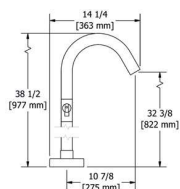

Personalize your faucet with our handle options

EX: PA__L C

PA__ + C

PALLACE

2-way Type T (thermostatic) coaxial floor-mount tub filler with handshower

- 1/2" inlet male NPT
- Thermostatic coaxial cartridge with check valves
- 1-jet handshower/scale-free
- 2 parts: rough and trim
- 2 check valves
- 23 L/min, 6.0 gpm (US) 60psi
- For PEX connection order rough RHFS-SPEX and trim separately
- For EXPANSION PEX connection order rough RHFS-EX and trim separately