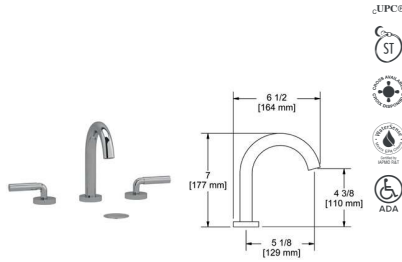

RIU

8" lavatory faucet

- 3/8" speedway compression
- Ceramic cartridge
- Push drain
- 4.5 L/min, 1.2 gpm (US) 60psi

PLAIN HANDLES

CODE	FINISH
RU08LC	Chrome
RU08LBN	Brushed Nickel (PVD)
RU08LPN	Polished Nickel (PVD)
RU08LBK	Black
RU08LBG	Brushed Gold (PVD)

KNURLED HANDLES

CODE	FINISH
RU08LKNC	Chrome
RU08LKNBN	Brushed Nickel (PVD)
RU08LKNPN	Polished Nickel (PVD)
RU08LKNBK	Black
RU08LKNBG	Brushed Gold (PVD)