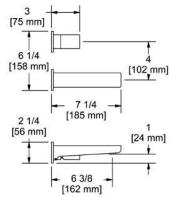

PARABOLA

360° Wall-mount lavatory faucet

- 1/2" inlet male NPT
- Ceramic cartridge
- No drain
- Can be installed 360°
- 4.5 L/min, 1.2 gpm (US) 60psi

ROUGH + TRIM

CODE	FINISH
PB360C	Chrome
PB360PN	Polished Nickel (PVD)
PB360BK	Black
PB360BG	Brushed Gold (PVD)

TRIM ONLY

CODE	FINISH
TPB360C	Chrome
TPB360PN	Polished Nickel (PVD)
TPB360BK	Black
TPB360BG	Brushed Gold (PVD)

ROUGH ONLY

CODE	DESCRIPTION
RH360	Male NPT