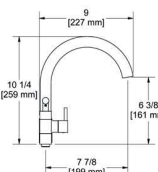

PALLACE

6" tub filler with handshower

- 3/4" inlet female
- 1-jet handshower/scale-free
- Ceramic cartridge
- 2 check valves
- 44 L/min, 11.6 gpm (US) 60psi

CODE	FINISH
PA06LC	Chrome
PA06LBN	Brushed Nickel (PVD)
PA06LPN	Polished Nickel (PVD)