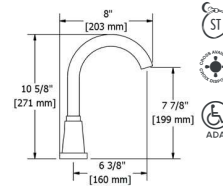

- G1/2" inlet male
- 1-jet handshower/scale-free
- Ceramic cartridge
- 41.5 L/min, 11 gpm (US) 60psi

CODE	FINISH
PA121C	Chrome
PA121BN	Brushed Nickel (PVD)
PA121PN	Polished Nickel (PVD)

Personalize your faucet with our handle options