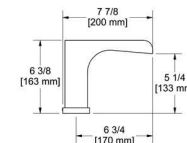

TRIM ONLY	
CODE	FINISH
TZ00P10C	Chrome
TZ00P10BN	Brushed Nickel (PVD)