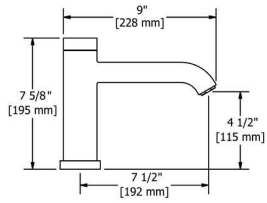

3-piece Type P (pressure balance) deck-mount tub filler with handshower

- 1/2" inlet male NPT
- 1-jet handshower/scale-free
- Ceramic cartridge and balancing spool with check valves
- 23 L/min, 6.0 gpm (US) 60psi
- For PEX connection order rough RHTB-SPEX and trim separately
- For EXPANSION PEX connection order rough RHTB-EX and trim separately

ROUGH + TRIM

CODE	FINISH
CS16C	Chrome
CS16BN	Brushed Nickel (PVD)

TRIM ONLY

CODE	FINISH
TCS16C	Chrome
TCS16BN	Brushed Nickel (PVD)

ROUGH ONLY

CODE	DESCRIPTION
RHTB	Male NPT or sweat
RHTB-SPEX	PEX connections
RHTB-EX	EXPANSION PEX connections