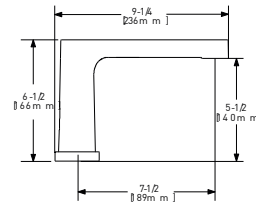

NIBI

3-piece Type P (pressure balance) deck-mount tub filler with handshower

- 1/2" inlet male NPT
- 1-jet handshower/scale-free
- Ceramic cartridge and balancing spool with check valves
- 23 L/min, 6.0 gpm (US) 60psi
- For PEX connection order rough RHTB-SPEX and trim separately
- For EXPANSION PEX connection order rough RHTB-EX and trim separately

ROUGH + TRIM

CODE	FINISH
NB16C	Chrome
NB16BN	Brushed Nickel (PVD)
NB16BK	Black
NB16BG	Brushed Gold (PVD)

TRIM ONLY

CODE	FINISH
TNB16C	Chrome
TNB16BN	Brushed Nickel (PVD)
TNB16BK	Black
TNB16BG	Brushed Gold (PVD)

ROUGH ONLY

CODE	DESCRIPTION
RHTB	Male NPT or sweat
RHTB-SPEX	PEX connections
RHTB-EX	EXPANSION PEX connections