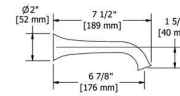

8" wall-mount lavatory faucet

- 1/2" inlet female NPT
- Ceramic cartridge
- No drain
- 4.5 L/min, 1.2 gpm (US) 60psi

CODE	FINISH
ED03LC	Chrome
ED03LBN	Brushed Nickel (PVD)
ED03LBK	Black

4-piece deck-mount tub filler with handshower