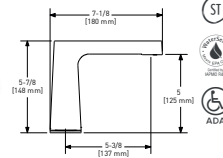

8" lavatory faucet

- 3/8" speedway compression
- Ceramic cartridge
- Push drain
- 4.5 L/min, 1.2 gpm (US) 60psi

CODE	FINISH
NB08C	Chrome
NB08BN	Brushed Nickel (PVD)
NB08BK	Black
NB08BG	Brushed Gold (PVD)