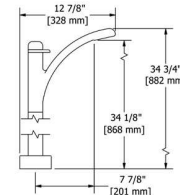

- 1/2" inlet male NPT
- Thermostatic/pressure balance coaxial cartridge with check valves
- 1-jet handshower/scale-free
- 2 parts: rough and trim
- 1 integrated volume control
- 2 check valves
- **41 L/min, 10.8 gpm (US) 60psi**
- For PEX connection order rough RHFS-SPEX and trim separately
- For EXPANSION PEX connection order rough RHFS-EX and trim separately

ROUGH + TRIM

CODE	FINISH
SA37C	Chrome
SA37PN	Polished Nickel (PVD)

TRIM ONLY

CODE	FINISH
TSA37C	Chrome
TSA37PN	Polished Nickel (PVD)

ROUGH ONLY

CODE	DESCRIPTION
RHFS	Male NPT or sweat
RHFS-SPEX	PEX connections
RHFS-EX	EXPANSION PEX connections