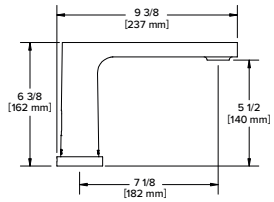

3-piece deck-mount tub filler with handshower

- 1/2" inlet male NPT
- 1-jet handshower/scale-free
- Ceramic cartridge
- 33 L/min, 8.7 gpm (US) 60psi
- For PEX connection order rough RHTB-SPEX and trim separately
- For EXPANSION PEX connection order rough RHTB-EX and trim separately

ROUGH + TRIM

CODE	FINISH
OD10C	Chrome
OD10BK	Black
OD10BG	Brushed Gold (PVD)

TRIM ONLY

CODE	FINISH
TOD10C	Chrome
TOD10BK	Black
TOD10BG	Brushed Gold (PVD)

ROUGH ONLY

CODE	DESCRIPTION
RHTB	Male NPT or sweat
RHTB-SPEX	PEX connections
RHTB-EX	EXPANSION PEX connections