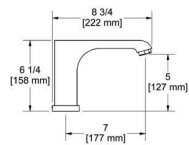

ZENDO

3-piece Type P (pressure balance) deck-mount tub filler with handshower

- 1/2" inlet male NPT
- 1-jet handshower/scale-free
- Ceramic cartridge and balancing spool with check valves
- 23 L/min, 6.0 gpm (US) 60psi
- For PEX connection order rough RHTB-SPEX and trim separately
- For EXPANSION PEX connection order rough RHTB-EX and trim separately

ROUGH + TRIM

CODE	FINISH
ZO16C	Chrome
ZO16BN	Brushed Nickel (PVD)
ZO16BK	Black

TRIM ONLY

CODE	FINISH
TZO16C	Chrome
TZO16BN	Brushed Nickel (PVD)
TZO16BK	Black

ROUGH ONLY

CODE	DESCRIPTION
RHTB	Male NPT or sweat
RHTB-SPEX	PEX connections
RHTB-EX	EXPANSION PEX connections

3-piece Type P (pressure balance) deck-mount tub filler open spout with handshower

- 1/2" inlet male NPT
- 1-jet handshower/scale-free
- Ceramic cartridge and balancing spool with check valves
- 23 L/min, 6.0 gpm (US) 60psi
- For PEX connection order rough RHTB-SPEX and trim separately
- For EXPANSION PEX connection order rough RHTB-EX and trim separately

ROUGH + TRIM

CODE	FINISH
ZOOP16C	Chrome
ZOOP16BN	Brushed Nickel (PVD)

TRIM ONLY

CODE	FINISH
TZOOP16C	Chrome
TZOOP16BN	Brushed Nickel (PVD)

ROUGH ONLY

CODE	DESCRIPTION
RHTB	Male NPT or sweat
RHTB-SPEX	PEX connections
RHTB-EX	EXPANSION PEX connections

ZENDO

4-piece deck-mount tub filler with handshower

- 3/2" inlet male
- 1-jet handshower/scale-free
- Ceramic cartridge
- 41.5 L/min, 11 gpm (US) 60psi

CODE	FINISH
ZO12C	Chrome
ZO12BN	Brushed Nickel (PVD)

4-piece deck-mount open spout tub filler with handshower

- 3/2" inlet male
- 1-jet handshower/scale-free
- Ceramic cartridge
- 41.5 L/min, 11 gpm (US) 60psi

CODE	FINISH
ZOOP12C	Chrome
ZOOP12BN	Brushed Nickel (PVD)