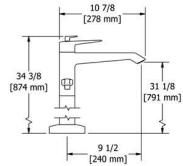

VENTY

2-way Type T (thermostatic) coaxial floor-mount tub filler with handshower

- 1/2" inlet male NPT
- Thermostatic coaxial cartridge with check valves
- 1-jet handshower/scale-free
- 2 parts: rough and trim
- 2 check valves
- **23 L/min, 6.0 gpm (US) 60psi**
- For PEX connection order rough RHFS-SPEX and trim separately
- For EXPANSION PEX connection order rough RHFS-EX and trim separately

ROUGH + TRIM

CODE	FINISH
VY39C	Chrome

TRIM ONLY

CODE	FINISH
TVY39C	Chrome

ROUGH ONLY

CODE	DESCRIPTION
RHFS	Male NPT or sweat
RHFS-SPEX	PEX connections
RHFS-EX	EXPANSION PEX connections