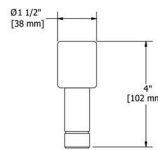

9 cm (3 1/2") pair of extensions for TU26, TU33 and TU44

- 3/4" male NPT x 3/4" female NPT
- Pair

CODE	FINISH
EXTTU33C	Chrome
EXTTU33BN	Brushed Nickel (PVD)

Table of Contents
2023 Updates
Numerical Index
Techno-Logic
KITCHEN
CICLO
CS
EDGE
EQUINOX
MOMENTI
NIBI
ODE
PALLACE
PARABOLA
PARADOX
REFLET
RIU
SALOMÉ
VENTY
ZENDO
Premium Shower
Bath & Shower Components
Drawings
Accessories
Parts, Warranty, & Contacts