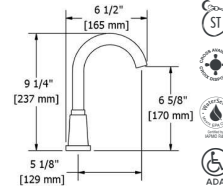

8" lavatory faucet

- 3/8" speedway compression
- Ceramic cartridge
- Push drain
- 4.5 L/min, 1.2 gpm (US) 60psi

CODE	FINISH
PA081C	Chrome
PA081BN	Brushed Nickel (PVD)
PA081PN	Polished Nickel (PVD)

4-piece deck-mount tub filler with handshower