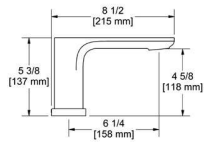

- 1/2" inlet female NPT
- Ceramic cartridge
- No drain
- 4.5 L/min, 1.2 gpm (US) 60psi

CODE	FINISH
EQ11C	Chrome
EQ11BK	Black

EQUINOX

3-piece deck-mount tub filler with handshower

- 1/2" inlet male NPT
- 1-jet handshower/scale-free
- Ceramic cartridge
- 33 L/min, 8.7 gpm (US) 60psi
- For PEX connection order rough RHTB-SPEX and trim separately
- For EXPANSION PEX connection order rough RHTB-EX and trim separately