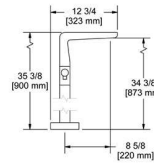

2-way Type T (thermostatic) coaxial floor-mount tub filler with handshower

- 1/2" inlet male NPT
- Thermostatic coaxial cartridge with check valves
- 1-jet handshower/scale-free
- 2 parts: rough and trim
- 2 check valves
- 23 L/min, 6.0 gpm (US) 60psi
- For PEX connection order rough RHFS-SPEX and trim separately
- For EXPANSION PEX connection order rough RHFS-EX and trim separately

ROUGH + TRIM

CODE	FINISH
PB39C	Chrome
PB39PN	Polished Nickel (PVD)
PB39BK	Black
PB39BG	Brushed Gold (PVD)

TRIM ONLY

CODE	FINISH
TPB39C	Chrome
TPB39PN	Polished Nickel (PVD)
TPB39BK	Black
TPB39BG	Brushed Gold (PVD)

ROUGH ONLY

CODE	DESCRIPTION
RHFS	Male NPT or sweat
RHFS-SPEX	PEX connections
RHFS-EX	EXPANSION PEX connections