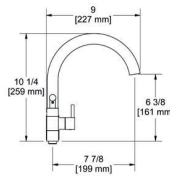

6" tub filler with handshower

- 3/4" inlet female
- 1-jet handshower/scale-free
- Ceramic cartridge
- 2 check valves
- 44 L/min, 11.6 gpm (US) 60psi

CODE	FINISH
CS06C	Chrome
CS06BN	Brushed Nickel (PVD)