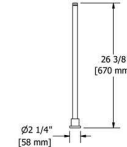

- 1/2" inlet female NPT
- 3/4" outlet male
- 2 parts: rough and trim
- Round flange
- Pair

CODE	FINISH
TU26C	Chrome
TU26BN	Brushed Nickel (PVD)

10 cm (4") deck-mount riser pair

- 1/2" inlet female NPT
- 3/4" outlet male
- Round flange
- Pair