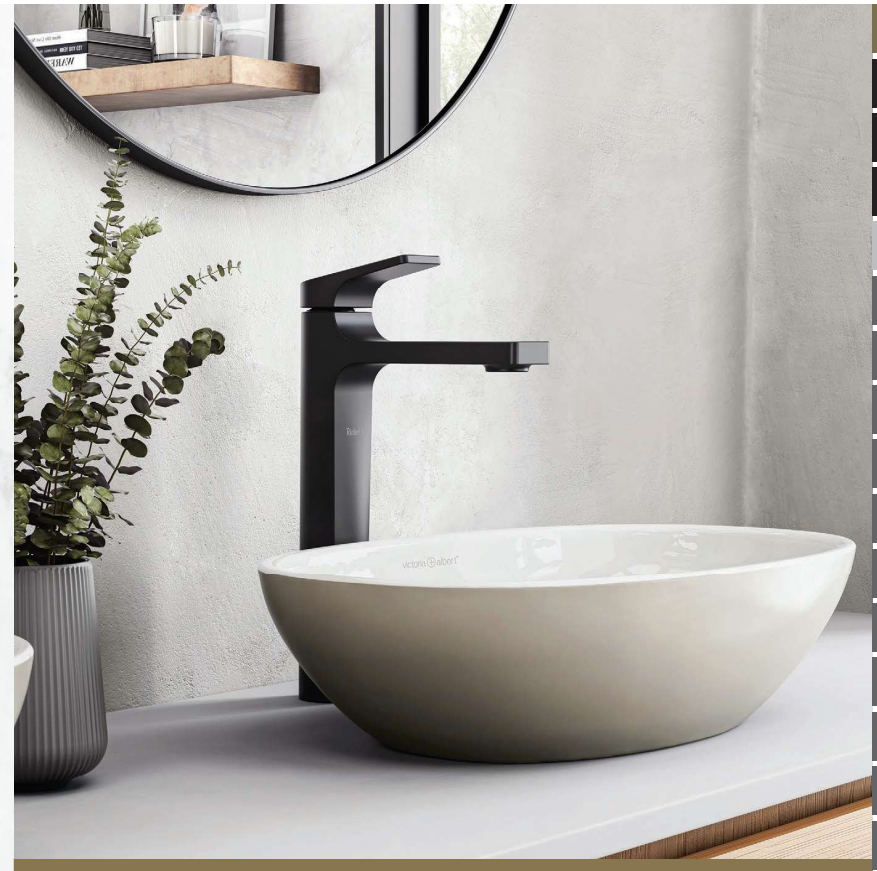

ROUGH ONLY

CODE	DESCRIPTION
RHBX-SPEX	PEX connections
RHBX-EX	EXPANSION PEX connections

- Table of Contents
- 2023 Updates
- Numerical Index
- Techno-Logic
- KITCHEN
- CICLO
- CS
- EDGE
- EQUINOX
- MOMENTI
- NIBI
- ODE
- PALLACE
- PARABOLA
- PARADOX
- REFLET
- RIU
- SALOMÉ
- VENTY
- ZENDO
- Premium Shower
- Bath & Shower Components
- Drawings
- Accessories
- Parts, Warranty, & Contacts