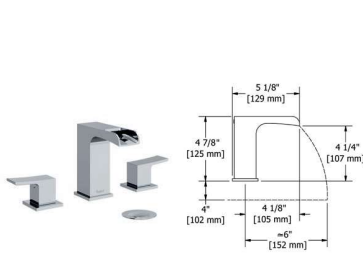

8" lavatory faucet

- 3/8" speedway compression
- Ceramic cartridge
- Push drain
- 4.5 L/min, 1.2 gpm (US) 60psi

CODE	FINISH
Z00P08C	Chrome
Z00P08BN	Brushed Nickel (PVD)