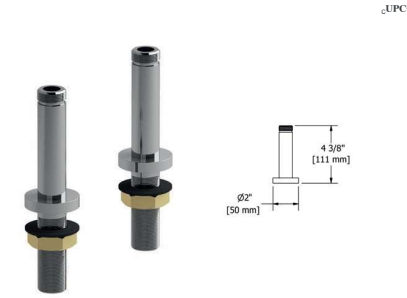

10 cm (4") deck-mount riser pair

- 1/2" inlet female NPT
- 6 3/4" outlet male
- Round flange
- Pair

CODE	FINISH
TU04C	Chrome
TU04BN	Brushed Nickel (PVD)
TU04PN	Polished Nickel (PVD)

Table of Contents
2023 Updates
Numerical Index
Techno-Logic
KITCHEN
CICLO
CS
EDGE
EQUINOX
MOMENTI
NIBI
ODE
PALLACE
PARABOLA
PARADOX
REFLET
RIU
SALOMÉ
VENTY
ZENDO
Premium Shower
Bath & Shower Components
Drawings
Accessories
Parts, Warranty, & Contacts