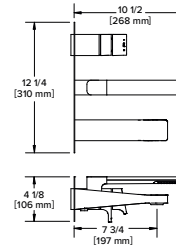

Wall-mount Type T/P (thermo/pressure balance) coaxial tub filler with handshower

- 1/2" inlet female NPT
- Thermostatic/pressure balance coaxial cartridge with check valves
- 1-jet handshower/scale-free
- 2-way no shore
- Service valves
- 20.5 L/min, 5.4 gpm (US) 60psi

CODE	FINISH
OD21C	Chrome
OD21BK	Black
OD21BG	Brushed Gold (PVD)