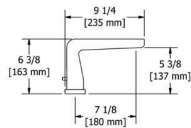

3-piece deck-mount tub filler with handshower

- 1/2" inlet male NPT
- 1-jet handshower/scale-free
- Ceramic cartridge and balancing spool with check valves
- 17 L/min, 4.5 gpm (US) 60psi
- For PEX connection order rough RH66-SPEX and trim separately
- For EXPANSION PEX connection order rough RH66-EX and trim separately

ROUGH + TRIM

CODE	FINISH
PB66C	Chrome
PB66PN	Polished Nickel (PVD)
PB66BK	Black
PB66BG	Brushed Gold (PVD)

TRIM ONLY

CODE	FINISH
TPB66C	Chrome
TPB66PN	Polished Nickel (PVD)
TPB66BK	Black
TPB66BG	Brushed Gold (PVD)

ROUGH ONLY

CODE	DESCRIPTION
RH66	Male NPT or sweat
RH66-SPEX	PEX connections
RH66-EX	EXPANSION PEX connections