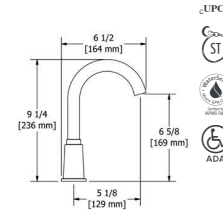

PALLACE

CHOIX DE FINIS | AVAILABLE FINISHES

CHOIX DE POIGNÉES | AVAILABLE HANDLES

NOMENCLATURE DU CODE CODE NOMENCLATURE

1. 1 Collection
2. 2 Catégorie du robinet (01, 08...) Faucet category (01, 08...)
3. 3 Choix de poignées (L,+) Handle choices (L,+)
4. 4 Fini du robinet Faucet finish

PLAQUE DE DOUCHE | VALVE PLATE

ACCESSOIRES | ACCESSORIES

KS & STAR

PALLACE

Single hole lavatory faucet

- 3/8" speedway compression
- Ceramic cartridge
- Cross handle not available
- Push drain
- 4.5 L/min, 1.2 gpm (US) 60psi

CODE	FINISH
PA501C	Chrome
PA501BN	Brushed Nickel (PVD)
PA501PN	Polished Nickel (PVD)