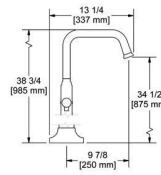

ROUGH ONLY

CODE	DESCRIPTION
RHFX-SPEX	PEX connections
RHFX-EX	EXPANSION PEX connections

MOMENTI™

2-way Type T (thermostatic) coaxial floor-mount tub filler with handshower

- 1/2" inlet male NPT
 - Thermostatic coaxial cartridge with check valves
 - 1-jet handshower/scale-free
 - 2 parts: rough and trim
 - 2 check valves
 - 23 L/min, 6.0 gpm (US) 60psi
 - For PEX connection order rough RHFS-SPEX and trim separately
 - For EXPANSION PEX connection order rough RHFS-EX and trim separately
-