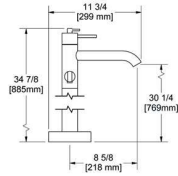

2-way Type T (thermostatic) coaxial floor-mount tub filler with handshower

- 1/2" inlet male NPT
- Thermostatic coaxial cartridge with check valves
- 1-jet handshower/scale-free
- 2 parts: rough and trim
- 2 check valves
- 23 L/min, 6.0 gpm (US) 60psi
- For PEX connection order rough RHFS-SPEX and trim separately
- For EXPANSION PEX connection order rough RHFS-EX and trim separately

ROUGH + TRIM

CODE	FINISH
CS39C	Chrome
CS39BN	Brushed Nickel (PVD)

TRIM ONLY

CODE	FINISH
TCS39C	Chrome
TCS39BN	Brushed Nickel (PVD)

ROUGH ONLY

CODE	DESCRIPTION
RHFS	Male NPT or sweat
RHFS-SPEX	PEX connections
RHFS-EX	EXPANSION PEX connections