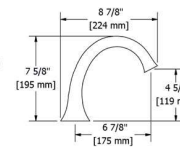

4-piece deck-mount tub filler with handshower