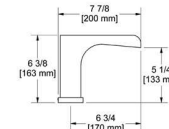

- 3/2" inlet male
- 1-jet handshower/scale-free
- Ceramic cartridge
- 41.5 L/min, 11 gpm (US) 60psi