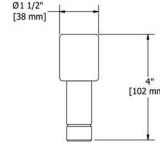

9 cm (3 1/2") pair of extensions for TU26, TU33 and TU44

- 3/4" male NPT x 3/4" female NPT
- Pair

CODE	FINISH
EXTTU33C	Chrome
EXTTU33BN	Brushed Nickel (PVD)

Table of Contents
2023 Updates
Numerical Index
Techno-Logic
KITCHEN
CICLO
CS
EDGE
EQUINOX
MOMENTI
NIBI
ODE
PALLACE
PARABOLA
PARADOX
REFLET
RIU
SALOMÉ
VENTY
ZENDO
Premium Shower
Bath & Shower Components
Drawings
Accessories
Parts, Warranty, & Contacts