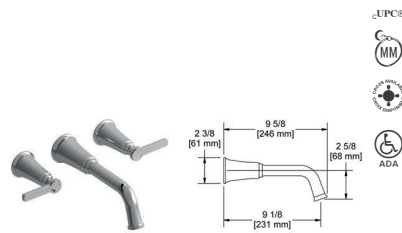

8" wall-mount tub filler

- 1/2" inlet female NPT
- Ceramic cartridge
- 40 L/min, 10.5 gpm (US) 60psi

CODE	FINISH
MMSQ05JC	Chrome
MMSQ05JBN	Brushed Nickel (PVD)
MMSQ05JPN	Polished Nickel (PVD)
MMSQ05JBK	Black
MMSQ05JBG	Brushed Gold (PVD)