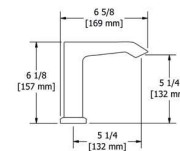

- UPC®
- VV
- WaterSense
- ADA
- 3/8" speedway compression
- Ceramic cartridge
- Push drain
- 3.7 L/min, 1 gpm (US) 60psi

CODE FINISH
VY08C | Chrome