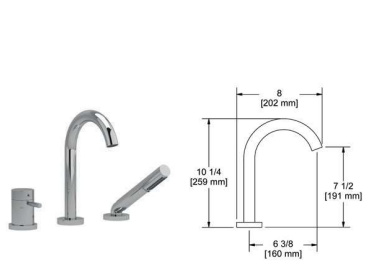

RIU

2-way 3-piece Type T (thermostatic) coaxial deck-mount tub filler with handshower

- 1/2" inlet male NPT
- Thermostatic coaxial cartridge with check valves
- 1-jet handshower/scale-free
- 27 L/min, 7.1 gpm (US) 60psi

PLAIN HANDLES

CODE	FINISH
RU19C	Chrome
RU19BN	Brushed Nickel (PVD)
RU19PN	Polished Nickel (PVD)
RU19BK	Black
RU19BG	Brushed Gold (PVD)

KNURLED HANDLES

CODE	FINISH
RU19KNC	Chrome
RU19KNBN	Brushed Nickel (PVD)
RU19KNPN	Polished Nickel (PVD)
RU19KNBK	Black
RU19KNBG	Brushed Gold (PVD)