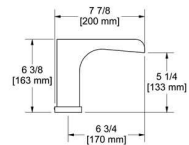

ROUGH + TRIM

CODE	FINISH
ZOOP16C	Chrome
ZOOP16BN	Brushed Nickel (PVD)

TRIM ONLY

CODE	FINISH
TZOOP16C	Chrome
TZOOP16BN	Brushed Nickel (PVD)

ROUGH ONLY

CODE	DESCRIPTION
RHTB	Male NPT or sweat
RHTB-SPEX	PEX connections
RHTB-EX	EXPANSION PEX connections