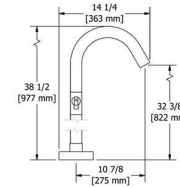

RIU

2-way Type T (thermostatic) coaxial floor-mount tub filler with handshower

- 1/2" inlet male NPT
- Thermostatic coaxial cartridge with check valves
- 1-jet handshower/scale-free
- 2 parts: rough and trim
- 2 check valves
- 23 L/min, 6.0 gpm (US) 60psi
- For PEX connection order rough RHFS-SPEX and trim separately
- For EXPANSION PEX connection order rough RHFS-EX and trim separately

ROUGH + TRIM - PLAIN HANDLES

CODE	FINISH
RU39C	Chrome
RU39BN	Brushed Nickel (PVD)
RU39PN	Polished Nickel (PVD)
RU39BK	Black
RU39BG	Brushed Gold (PVD)

ROUGH + TRIM - KNURLED HANDLES

CODE	FINISH
RU39KNC	Chrome
RU39KNBN	Brushed Nickel (PVD)
RU39KNPN	Polished Nickel (PVD)
RU39KNBK	Black
RU39KNBG	Brushed Gold (PVD)

TRIM ONLY - PLAIN HANDLES

CODE	FINISH
TRU39C	Chrome
TRU39BN	Brushed Nickel (PVD)
TRU39PN	Polished Nickel (PVD)
TRU39BK	Black
TRU39BG	Brushed Gold (PVD)

TRIM ONLY - KNURLED HANDLES

CODE	FINISH
TRU39KNC	Chrome
TRU39KNBN	Brushed Nickel (PVD)
TRU39KNPN	Polished Nickel (PVD)
TRU39KNBK	Black
TRU39KNBG	Brushed Gold (PVD)

ROUGH ONLY

CODE	DESCRIPTION
RHFS	Male NPT or sweat
RHFS-SPEX	PEX connections
RHFS-EX	EXPANSION PEX connections