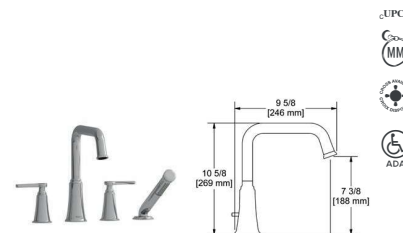

4-piece deck-mount tub filler with handshower

- 3/2" inlet male
- 1-jet handshower/scale-free
- Ceramic cartridge
- 41.5 L/min, 11 gpm (US) 60psi

CODE	FINISH
MMSQ12JC	Chrome
MMSQ12JBN	Brushed Nickel (PVD)
MMSQ12JPN	Polished Nickel (PVD)
MMSQ12JBK	Black
MMSQ12JBG	Brushed Gold (PVD)