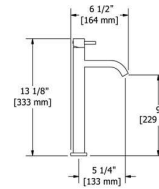

Single hole lavatory faucet

UPC®

- 3/8" speedway compression
- Ceramic cartridge
- No drain
- 4.5 L/min, 1.2 gpm (US) 60psi

CODE	FINISH
CL01C	Chrome
CL01BN	Brushed Nickel (PVD)