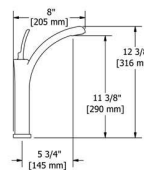

Single hole lavatory faucet

- 3/8" speedway compression
- Ceramic cartridge
- No drain
- 3.7 L/min, 1 gpm (US) 60psi

CODE	FINISH
SL01C	Chrome
SL01PN	Polished Nickel (PVD)