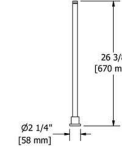

66 cm (26") high floor riser pair

- 1/2" inlet female NPT
- 3/4" outlet male
- 2 parts: rough and trim
- Round flange
- Pair

CODE	FINISH
TU26C	Chrome
TU26BN	Brushed Nickel (PVD)