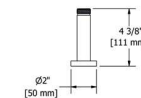

10 cm (4") deck-mount riser pair

- 1/2" inlet female NPT
- 3/4" outlet male
- Round flange
- Pair

CODE	FINISH
TU04C	Chrome
TU04BN	Brushed Nickel (PVD)