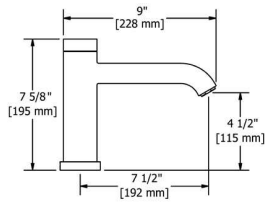

Single hole lavatory faucet

UPC®

- 3/8" speedway compression
- Ceramic cartridge
- No drain
- 4.5 L/min, 1.2 gpm (US) 60psi

CODE	FINISH
CL01C	Chrome
CL01BN	Brushed Nickel (PVD)

3-piece deck-mount tub filler with handshower