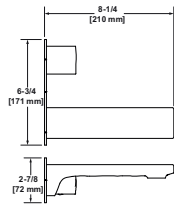

REFLET

360° Wall-mount lavatory faucet