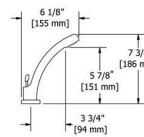

8" lavatory faucet

- 3/8" speedway compression
- Ceramic cartridge
- Pop-up drain
- 4.5 L/min, 1.2 gpm (US) 60psi

CODE	FINISH
SA08C	Chrome
SA08PN	Polished Nickel (PVD)