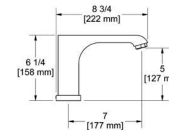

- 3/2" inlet male
- 1-jet handshower/scale-free
- Ceramic cartridge
- 41.5 L/min, 11 gpm (US) 60psi

CODE	FINISH
ZO12C	Chrome
ZO12BN	Brushed Nickel (PVD)

4-piece deck-mount open spout tub filler with handshower