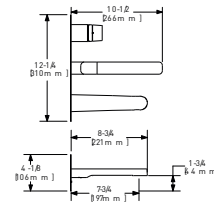

Wall-mount Type T/P (thermo/pressure balance) coaxial tub filler with handshower

- 1/2" inlet female NPT
- Thermo/pressure balance coaxial cartridge with check valves
- 1-jet handshower/scale-free
- 2-way no shore
- Service valves
- 20.5 L/min, 5.4 gpm (US) 60psi

ROUGH + TRIM

CODE	FINISH
NB21C	Chrome
NB21BN	Brushed Nickel (PVD)
NB21BK	Black
NB21BG	Brushed Gold (PVD)

TRIM ONLY

CODE	FINISH
TNB21C	Chrome
TNB21BN	Brushed Nickel (PVD)
TNB21BK	Black
TNB21BG	Brushed Gold (PVD)

ROUGH ONLY

CODE	DESCRIPTION
RH21	—