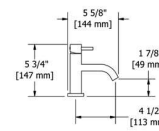

Single hole lavatory faucet

UPC®

- 3/8" speedway compression
- Ceramic cartridge
- Push drain
- 4.5 L/min, 1.2 gpm (US) 60psi

CODE	FINISH
CS01C	Chrome
CS01BN	Brushed Nickel (PVD)