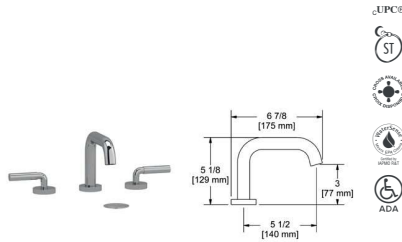

8" lavatory faucet

- 3/8" speedway compression
- Ceramic cartridge
- Push drain
- 4.5 L/min, 1.2 gpm (US) 60psi

PLAIN HANDLES

CODE	FINISH
RUS008LC	Chrome
RUS008LBN	Brushed Nickel (PVD)
RUS008LPN	Polished Nickel (PVD)
RUS008LBK	Black
RUS008LBG	Brushed Gold (PVD)

KNURLED HANDLES

CODE	FINISH
RUS008LKNC	Chrome
RUS008LKNBN	Brushed Nickel (PVD)
RUS008LKNPN	Polished Nickel (PVD)
RUS008LKNBK	Black
RUS008LKNBG	Brushed Gold (PVD)