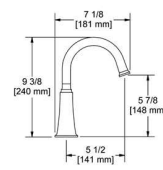

8" lavatory faucet