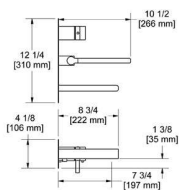

- 1/2" inlet female NPT
- Thermostatic/pressure balance coaxial cartridge with check valves
- 1-jet handshower/scale-free
- 2-way no share
- Service valves
- 20.5 L/min, 5.4 gpm (US) 60psi

CODE	FINISH
PX21C	Chrome
PX21BK	Black