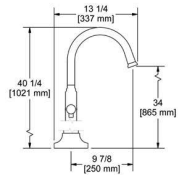

MOMENTI™

2-way Type T (thermostatic) coaxial floor-mount tub filler with handshower

1. 1/2" inlet male NPT
   - Thermostatic coaxial cartridge with check valves
   - 1-jet handshower/scale-free
   - 2 parts: rough and trim
   - 2 check valves
   - 23 L/min, 6.0 gpm (US) 60psi
   - For PEX connection order rough RHFS-SPEX and trim separately
   - For EXPANSION PEX connection order rough RHFS-EX and trim separately

ROUGH + TRIM

CODE	FINISH
MMRD39JC	Chrome
MMRD39JBN	Brushed Nickel (PVD)
MMRD39JPN	Polished Nickel (PVD)
MMRD39JBK	Black
MMRD39JBG	Brushed Gold (PVD)

TRIM ONLY

CODE	FINISH
TMMRD39JC	Chrome
TMMRD39JBN	Brushed Nickel (PVD)
TMMRD39JPN	Polished Nickel (PVD)
TMMRD39JBK	Black
TMMRD39JBG	Brushed Gold (PVD)

ROUGH ONLY

CODE	DESCRIPTION
RHFS	Male NPT or sweat
RHFS-SPEX	PEX connections
RHFS-EX	EXPANSION PEX connections