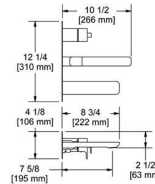

EQUINOX

Wall-mount Type T/P (thermo/pressure balance) coaxial tub filler with handshower

- 1/2" inlet female NPT
- Thermostatic/pressure balance coaxial cartridge with check valves
- 1-jet handshower/scale-free
- 2-way no shore
- Service valves
- 20.5 L/min, 5.4 gpm (US) 60psi

CODE	FINISH
EQ21C	Chrome
EQ21BN	Brushed Nickel (PVD)
EQ21BK	Black