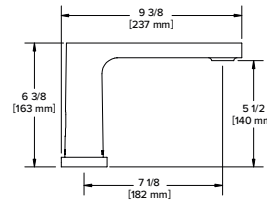

ODE

3-piece Type P (pressure balance) deck-mount tub filler with handshower

- 1/2" inlet male NPT
- 1-jet handshower/scale-free
- Ceramic cartridge and balancing spool with check valves
- 23 L/min, 6.0 gpm (US) 60psi
- For PEX connection order rough RHTB-SPEX and trim separately
- For EXPANSION PEX connection order rough RHTB-EX and trim separately

ROUGH + TRIM

CODE	FINISH
OD16C	Chrome
OD16BK	Black
OD16BG	Brushed Gold (PVD)

TRIM ONLY

CODE	FINISH
TOD16C	Chrome
TOD16BK	Black
TOD16BG	Brushed Gold (PVD)

ROUGH ONLY

CODE	DESCRIPTION
RHTB	Male NPT or sweat
RHTB-SPEX	PEX connections
RHTB-EX	EXPANSION PEX connections