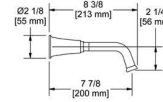

MOMENTI™

8" wall-mount lavatory faucet