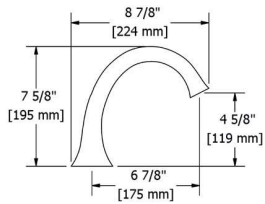

3-piece Type P (pressure balance) deck-mount tub filler with handshower

- 1/2" inlet male NPT
- 1-jet handshower/scale-free
- Ceramic cartridge and balancing spool with check valves
- Cross handles unavailable
- 23 L/min, 6.0 gpm (US) 60psi
- For PEX connection order rough RHTB-SPEX and trim separately
- For EXPANSION PEX connection order rough RHTB-EX and trim separately

ROUGH + TRIM

CODE	FINISH
ED16C	Chrome
ED16BN	Brushed Nickel (PVD)
ED16BK	Black

TRIM ONLY

CODE	FINISH
TED16C	Chrome
TED16BN	Brushed Nickel (PVD)
TED16BK	Black

ROUGH ONLY

CODE	DESCRIPTION
RHTB	Male NPT or sweat
RHTB-SPEX	PEX connections
RHTB-EX	EXPANSION PEX connections