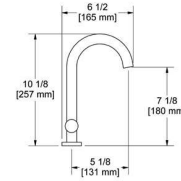

RIU

Single hole lavatory faucet

- 3/8" speedway compression
- Ceramic cartridge
- Push drain
- Cross handles unavailable
- 4.5 L/min, 1.2 gpm (US) 60psi

PLAIN HANDLES

CODE	FINISH
RU01C	Chrome
RU01BN	Brushed Nickel (PVD)
RU01PN	Polished Nickel (PVD)
RU01BK	Black
RU01BG	Brushed Gold (PVD)

KNURLED HANDLES

CODE	FINISH
RU01KNC	Chrome
RU01KNBN	Brushed Nickel (PVD)
RU01KNPN	Polished Nickel (PVD)
RU01KNBK	Black
RU01KNBG	Brushed Gold (PVD)