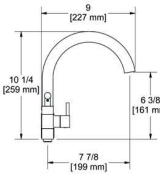

EDGE

6" tub filler with handshower

- 3/4" inlet female
- 1-jet handshower/scale-free
- Ceramic cartridge
- 2 check valves
- 44 L/min, 11.6 gpm (US) 60psi

CODE	FINISH
ED06LC	Chrome
ED06LBN	Brushed Nickel (PVD)