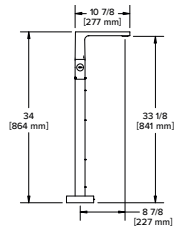

2-way Type T (thermostatic) coaxial floor-mount tub filler with handshower

- 1/2" inlet male NPT
- Thermostatic coaxial cartridge with check valves
- 1-jet handshower/scale-free
- 2 parts: rough and trim
- 2 check valves
- 23 L/min, 6.0 gpm (US) 60psi
- For PEX connection order rough RHFS-SPEX and trim separately
- For EXPANSION PEX connection order rough RHFS-EX and trim separately

ROUGH + TRIM

CODE	FINISH
OD39C	Chrome
OD39BN	Brushed Nickel (PVD)
OD39BK	Black
OD39BG	Brushed Gold (PVD)

TRIM ONLY

CODE	FINISH
TOD39C	Chrome
TOD39BN	Brushed Nickel (PVD)
TOD39BK	Black
TOD39BG	Brushed Gold (PVD)

ROUGH ONLY

CODE	DESCRIPTION
RHFS	Male NPT or sweat
RHFS-SPEX	PEX connections
RHFS-EX	EXPANSION PEX connections