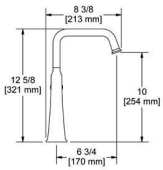

Single hole lavatory faucet