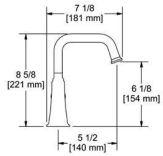

Personalize your faucet with our handle options

EX: MMRD_ _J C

MMRD_ _L C

MMRD_ _+ C

MOMENTI™

Single hole lavatory faucet

- 3/8" speedway compression
- Ceramic cartridge
- Push drain
- 4.5 L/min, 1.2 gpm (US) 60psi