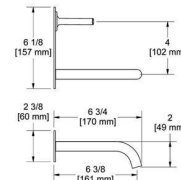

- 1/2" inlet female NPT
- Ceramic cartridge
- No drain
- 4.5 L/min, 1.2 gpm (US) 60psi

PLAIN HANDLES

CODE	FINISH
RU11C	Chrome
RU11BN	Brushed Nickel (PVD)
RU11PN	Polished Nickel (PVD)
RU11BK	Black
RU11BG	Brushed Gold (PVD)

KNURLED HANDLES

CODE	FINISH
RU11KNC	Chrome
RU11KNBN	Brushed Nickel (PVD)
RU11KNPN	Polished Nickel (PVD)
RU11KNBK	Black
RU11KNBG	Brushed Gold (PVD)