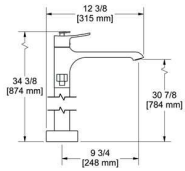

ZENDO

2-way Type T (thermostatic) coaxial floor-mount tub filler with handshower

- 1/2" inlet male NPT
- Thermostatic coaxial cartridge with check valves
- 1-jet handshower/scale-free
- 2 parts: rough and trim
- 2 check valves
- 23 L/min, 6.0 gpm (US) 60psi
- For PEX connection order rough RHFS-SPEX and trim separately
- For EXPANSION PEX connection order rough RHFS-EX and trim separately

ROUGH + TRIM

CODE	FINISH
ZO39C	Chrome
ZO39BN	Brushed Nickel (PVD)
ZO39BK	Black

TRIM ONLY

CODE	FINISH
TZO39C	Chrome
TZO39BN	Brushed Nickel (PVD)
TZO39BK	Black

ROUGH ONLY

CODE	DESCRIPTION
RHFS	Male NPT or sweat
RHFS-SPEX	PEX connections
RHFS-EX	EXPANSION PEX connections