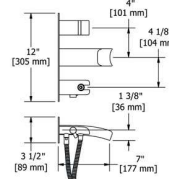

SALOMÉ

Wall-mount Type T/P (thermo/pressure balance) coaxial open spout tub filler with handshower

- 1/2" inlet female NPT
- Thermostatic/pressure balance coaxial cartridge with check valves
- 1-jet handshower/scale-free
- 1 integrated volume control
- **41.5 L/min, 11 gpm (US) 60psi**

CODE	FINISH
SA07C	Chrome
SA07PN	Polished Nickel (PVD)

Floor-mount Type T/P (thermostatic/pressure balance) coaxial tub filler with handshower