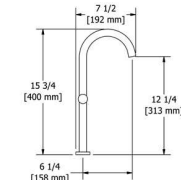

Single hole lavatory faucet

- 3/8" speedway compression
- Ceramic cartridge
- No drain
- Cross handles unavailable
- 4.5 L/min, 1.2 gpm (US) 60psi

PLAIN HANDLES

CODE	FINISH
RL01C	Chrome
RL01BN	Brushed Nickel (PVD)
RL01PN	Polished Nickel (PVD)
RL01BK	Black
RL01BG	Brushed Gold (PVD)

KNURLED HANDLES

CODE	FINISH
RL01KNC	Chrome
RL01KNBN	Brushed Nickel (PVD)
RL01KNPN	Polished Nickel (PVD)
RL01KNBK	Black
RL01KNBG	Brushed Gold (PVD)

Wall-mount lavatory faucet