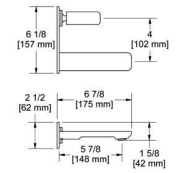

- 1/2" inlet female NPT
- Ceramic cartridge
- No drain
- 4.5 L/min, 1.2 gpm (US) 60psi

CODE	FINISH
EQ11C	Chrome
EQ11BK	Black