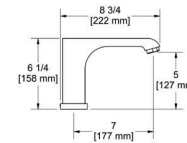

TRIM ONLY	
CODE	FINISH
TZ010C	Chrome
TZ010BN	Brushed Nickel (PVD)
TZ010BK	Black