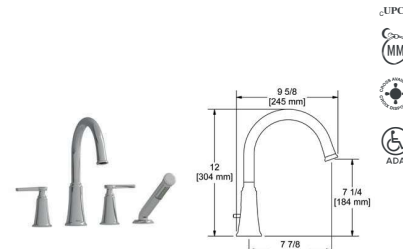

Personalize your faucet with our handle options

EX: MMSQ_J C

MMSQ_L C

MMSQ_+ C

MOMENTI™

4-piece deck-mount tub filler with handshower

- 3/2" inlet male
- 1-jet handshower/scale-free
- Ceramic cartridge
- 41.5 L/min, 11 gpm (US) 60psi