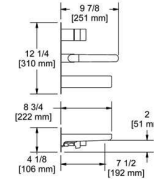

PARABOLA

Wall-mount Type T/P (thermo/pressure balance) coaxial tub filler with handshower

- 1/2" inlet female NPT
- Thermostatic/pressure balance coaxial cartridge with check valves
- 1-jet handshower/scale-free
- 2-way no shore
- Service valves
- 20.5 L/min, 5.4 gpm (US) 60psi

CODE	FINISH
PB21C	Chrome
PB21PN	Polished Nickel (PVD)
PB21BK	Black
PB21BG	Brushed Gold (PVD)