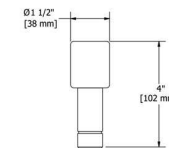

9 cm (3 1/2") pair of extensions for TU26, TU33 and TU44

- 3/4" male NPT x 3/4" female NPT
- Pair

CODE	FINISH
EXTTU33C	Chrome
EXTTU33BN	Brushed Nickel (PVD)

Table of Contents
2023 Updates
Numerical Index
Techno-Logic
KITCHEN
CICLO
CS
EDGE
EQUINOX
MOMENTI
NIBI
ODE
PALLACE
PARABOLA
PARADOX
REFLET
RIU
SALOMÉ
VENTY
ZENDO
Premium Shower
Bath & Shower Components
Drawings
Accessories
Parts, Warranty, & Contacts