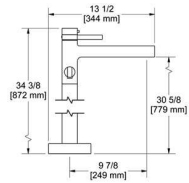

PARADOX

2-way Type T (thermostatic) coaxial floor-mount tub filler with handshower

- 1/2" inlet male NPT
- Thermostatic coaxial cartridge with check valves
- 1-jet handshower/scale-free
- 2 parts: rough and trim
- 2 check valves
- 23 L/min, 6.0 gpm (US) 60psi
- For PEX connection order rough RHFS-SPEX and trim separately
- For EXPANSION PEX connection order rough RHFS-EX and trim separately

ROUGH + TRIM

CODE	FINISH
PX39C	Chrome
PX39BK	Black
PX39BG	Brushed Gold (PVD)

TRIM ONLY

CODE	FINISH
TPX39C	Chrome
TPX39BK	Black
TPX39BG	Brushed Gold (PVD)

ROUGH ONLY

CODE	DESCRIPTION
RHFS	Male NPT or sweat
RHFS-SPEX	PEX connections
RHFS-EX	EXPANSION PEX connections