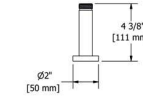

10 cm (4") deck-mount riser pair

- 1/2" inlet female NPT
- 3/4" outlet male
- Round flange
- Pair

CODE	FINISH
TU04C	Chrome
TU04BN	Brushed Nickel (PVD)