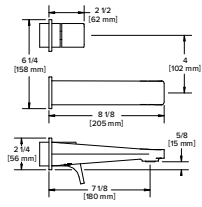

Drawings

Accessories

Parts, Warranty, & Contacts

ODE

360° Wall-mount lavatory faucet

- 1/2" inlet male NPT
- Ceramic cartridge
- No drain
- Can be installed 360°
- Swivel aerator
- 4.5 L/min, 1.2 gpm (US) 60psi