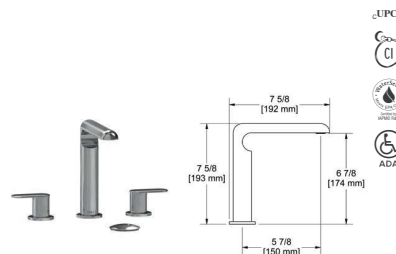

CICLO

8" lavatory faucet

- 3/8" speedway compression
 - Ceramic cartridge
 - Push drain
 - 4.5 L/min, 1.2 gpm (US) 60psi
-

CODE	FINISH
CI08C	Chrome
CI08CBK	Chrome/Black
CI08BK	Black
CI08BKC	Black/Chrome
CI08BKBC	Black/Brushed Chrome (PVD)
CI08BKBG	Black/Brushed Gold (PVD)
CI08BC	Brushed Chrome (PVD)
CI08BCBK	Brushed Chrome (PVD)/Black
CI08BG	Brushed Gold (PVD)
CI08BGBK	Brushed Gold (PVD)/Black