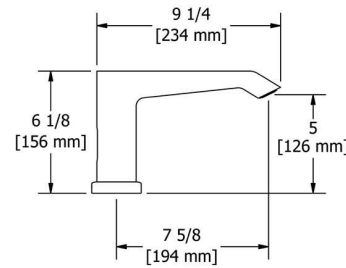

ROUGH + TRIM

CODE	FINISH
VY10C	Chrome

TRIM ONLY

CODE	FINISH
TVY10C	Chrome

ROUGH ONLY

CODE	DESCRIPTION
RHTB	Male NPT or sweat
RHTB-SPEX	PEX connections
RHTB-EX	EXPANSION PEX connections

VENTY

3-piece Type P (pressure balance) deck-mount tub filler with handshower