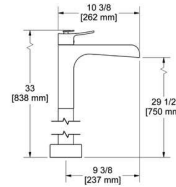

ZENDO

Floor-mount Type T/P (thermo/pressure balance) coaxial open spout tub filler w/ handshower

- 1/2" inlet male NPT
- Thermostatic/pressure balance coaxial cartridge with check valves
- 1-jet handshower/scale-free
- 2 parts: rough and trim
- 2 check valves
- 39 L/min, 10.3 gpm (US) 60psi
- For PEX connection order rough RHFS-SPEX and trim separately
- For EXPANSION PEX connection order rough RHFS-EX and trim separately

ROUGH + TRIM

CODE	FINISH
ZOOP37C	Chrome
ZOOP37BN	Brushed Nickel (PVD)

TRIM ONLY

CODE	FINISH
TZOOP37C	Chrome
TZOOP37BN	Brushed Nickel (PVD)

ROUGH ONLY

CODE	DESCRIPTION
RHFS	Male NPT or sweat
RHFS-SPEX	PEX connections
RHFS-EX	EXPANSION PEX connections