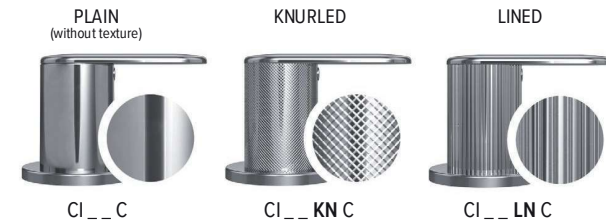

CICLO

CHOIX DE FINIS | AVAILABLE FINISHES

CHOIX DE TEXTURES DE POIGNÉE | AVAILABLE HANDLE TEXTURES

ACCESSOIRES | ACCESSORIES

CICLO

NOMENCLATURE DU CODE | CODE NOMENCLATURE

- 1 Collection
- 2 Catégorie du robinet (01, 08...)
  Faucet category (01, 08...)
- 3 Texture (KN, LN)*
- 4A Fini du robinet
  Faucet finish
- 4B Fini de l'accent*
  Accent finish*

CICLO

Single hole lavatory faucet

- 3/8" speedway compression
- Cycle cartridge
- Push drain
- 4.5 L/min, 1.2 gpm (US) 60psi

CODE	FINISH
CIS01C	Chrome
CIS01CBK	Chrome/Black
CIS01BK	Black
CIS01BKC	Black/Chrome
CIS01BKBC	Black/Brushed Chrome (PVD)
CIS01BKBG	Black/Brushed Gold (PVD)
CIS01BC	Brushed Chrome (PVD)
CIS01BCBK	Brushed Chrome (PVD)/Black
CIS01BG	Brushed Gold (PVD)
CIS01BGBK	Brushed Gold (PVD)/Black

Single hole lavatory faucet

- 3/8" speedway compression
- Cycle cartridge
- No drain
- 4.5 L/min, 1.2 gpm (US) 60psi

CODE	FINISH
CIL01C	Chrome
CIL01CBK	Chrome/Black
CIL01BK	Black
CIL01BKC	Black/Chrome
CIL01BKBC	Black/Brushed Chrome (PVD)
CIL01BKBG	Black/Brushed Gold (PVD)
CIL01BC	Brushed Chrome (PVD)
CIL01BCBK	Brushed Chrome (PVD)/Black
CIL01BG	Brushed Gold (PVD)
CIL01BGBK	Brushed Gold (PVD)/Black

Customize your faucet: 4 finish options and 3 type of textures on handles

- 1 Collection
- 2 Short (S) or Tall (L)*
- 3 Faucet category (01, 08...)
- 4 Texture*
- 5A Faucet finish
- 5B Accent finish*

* Indicate only if applicable