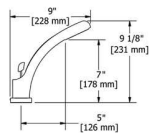

- 1/2" inlet male
- 1-jet handshower/scale-free
- Ceramic cartridge
- **38 L/min, 10 gpm (US) 60psi**

CODE	FINISH
SA12C	Chrome
SA12PN	Polished Nickel (PVD)