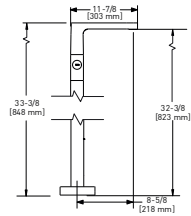

NIBI

2-way Type T (thermostatic) coaxial floor-mount tub filler with handshower

- 1/2" inlet male NPT
- Thermostatic coaxial cartridge with check valves
- 1-jet handshower/scale-free
- 2 parts: rough and trim
- 2 check valves
- 23 L/min, 6.0 gpm (US) 60psi
- For PEX connection order rough RHFS-SPEX and trim separately
- For EXPANSION PEX connection order rough RHFS-EX and trim separately

ROUGH + TRIM

CODE	FINISH
NB39C	Chrome
NB39BN	Brushed Nickel (PVD)
NB39BK	Black
NB39BG	Brushed Gold (PVD)

TRIM ONLY

CODE	FINISH
TNB39C	Chrome
TNB39BN	Brushed Nickel (PVD)
TNB39BK	Black
TNB39BG	Brushed Gold (PVD)

ROUGH ONLY

CODE	DESCRIPTION
RHFS	Male NPT or sweat
RHFS-SPEX	PEX connections
RHFS-EX	EXPANSION PEX connections