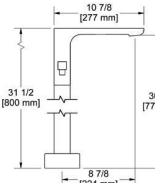

2-way Type T (thermostatic) coaxial floor-mount tub filler with handshower

- 1/2" inlet male NPT
- Thermostatic coaxial cartridge with check valves
- 1-jet handshower/scale-free
- 2 parts: rough and trim
- 2 check valves
- 23 L/min, 6.0 gpm (US) 60psi
- For PEX connection order rough RHFS-SPEX and trim separately
- For EXPANSION PEX connection order rough RHFS-EX and trim separately

ROUGH + TRIM

CODE	FINISH
EQ39C	Chrome
EQ39BN	Brushed Nickel (PVD)
EQ39BK	Black

TRIM ONLY

CODE	FINISH
TEQ39C	Chrome
TEQ39BN	Brushed Nickel (PVD)
TEQ39BK	Black

ROUGH ONLY

CODE	DESCRIPTION
RHFS	Male NPT or sweat
RHFS-SPEX	PEX connections
RHFS-EX	EXPANSION PEX connections