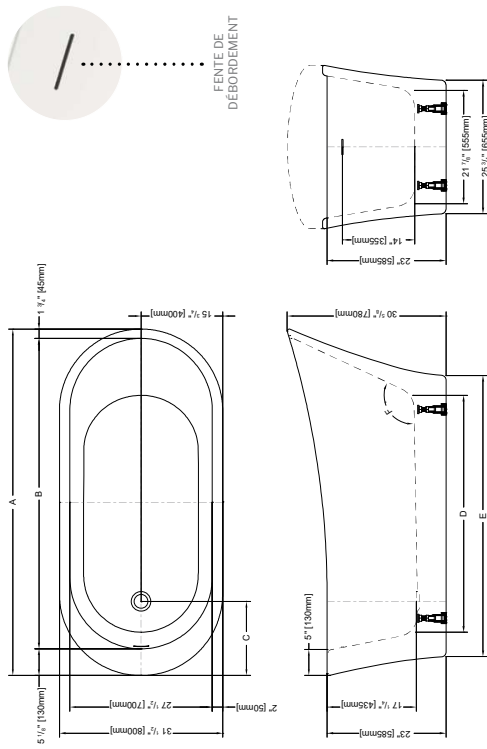

CONCERTO

PETITE

59" L x 31 1/2" l x 30 3/4" H • Capacité: 54 Gal US
1500mm L x 800mm l x 775mm H • Capacité: 203 L

MODÈLE COULEUR

BZCO5931-18 Blanc

GRANDE

67" L x 31 1/2" l x 30 3/4" H • Capacité: 63 Gal US
1700mm L x 800mm l x 780mm H • Capacité: 240 L

MODÈLE COULEUR

BZCO6731-18 Blanc

La baignoire inclut un cache-drain à pression blanc

Tolérance des dimensions: ±1/4" (6 mm)

MODÈLE	A	B	C	D	E	F
BZCO5931	59" [1500mm]	52" [1320mm]	14" [355mm]	39 3/8" [1005mm]	47 7/8" [1215mm]	113°
BZCO6731	66 7/8" [1700mm]	59 3/8" [1520mm]	14 3/8" [365mm]	45 3/4" [1160mm]	54 1/4" [1380mm]	116°

FLEURCO connect
LE MOYEN RAPIDE ET FACILE D'INSTALLER
UNE BAIGNOIRE AUTOPORTANTE

Modèle ABS : DRAINFC-T-ABS-33
Modèle PVC : DRAINFC-T-PVC-18