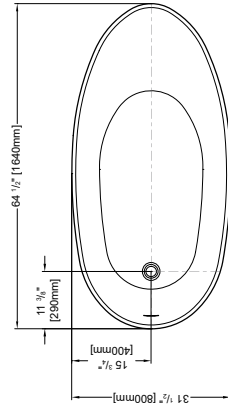

MOLTO

64 1/2" L x 31 1/2" l x 33 1/2" H • Capacité: 67 Gal US
1640mm L x 800mm l x 850mm H • Capacité: 254 L

MODÈLE COULEUR

BMO6431-18 Blanc

La baignoire inclus un cache-drain à pression blanc

- Cache-drain en chrome (optionnel) TUBDRAINCOVER-11
- Cache-drain en nickel brossé (optionnel) TUBDRAINCOVER-25
- Cache-drain en noir mat (optionnel) TUBDRAINCOVER-33
- Cache-drain en or brossé (optionnel) TUBDRAINCOVER-12